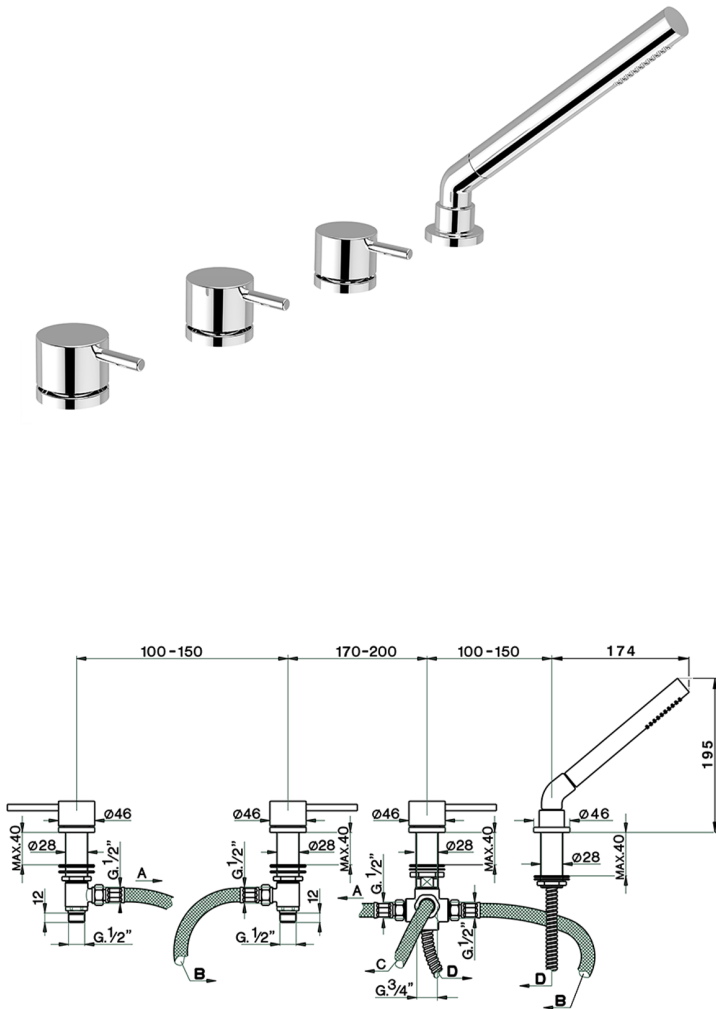

Deck-mounted 4-hole bath mixer NUOVA KIRUNA_K2000290

MODEL **K2000290**

Deck-mounted 4-hole bath mixer, automatic diverter, 23 mm Brass One Spray handshower, 175 cm Brass flexible hose

AVAILABLE FINISHINGS

-  **21** 21 Chrome
-  **26** 26 Old Copper
-  **2F** 2F Brushed Nickel
-  **2W** 2W Brushed Gold
-  **40** 40 Matt Black
-  **4Q** 4Q Matt White

CHARACTERISTICS

2024-09-19