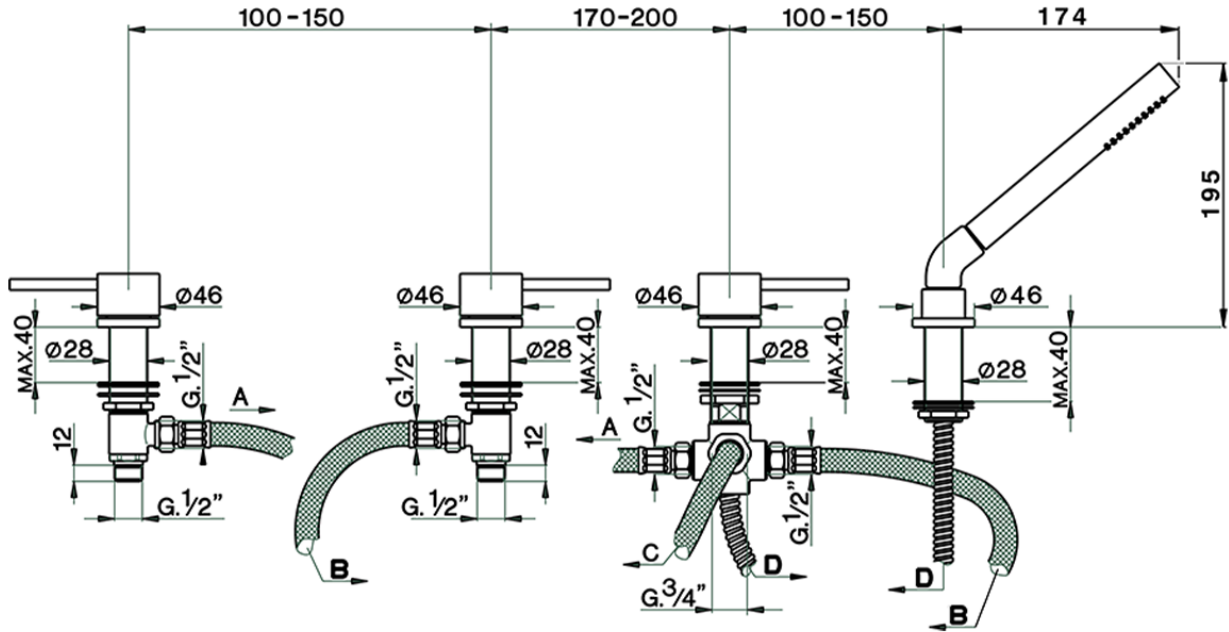

Deck-mounted 4-hole bath mixer NUOVA KIRUNA_K2000290

K2000290

<https://en.huberitalia.com/deck-mounted-4-hole-bath-mixer-nuova-kiruna-k2000290>

2024-09-20