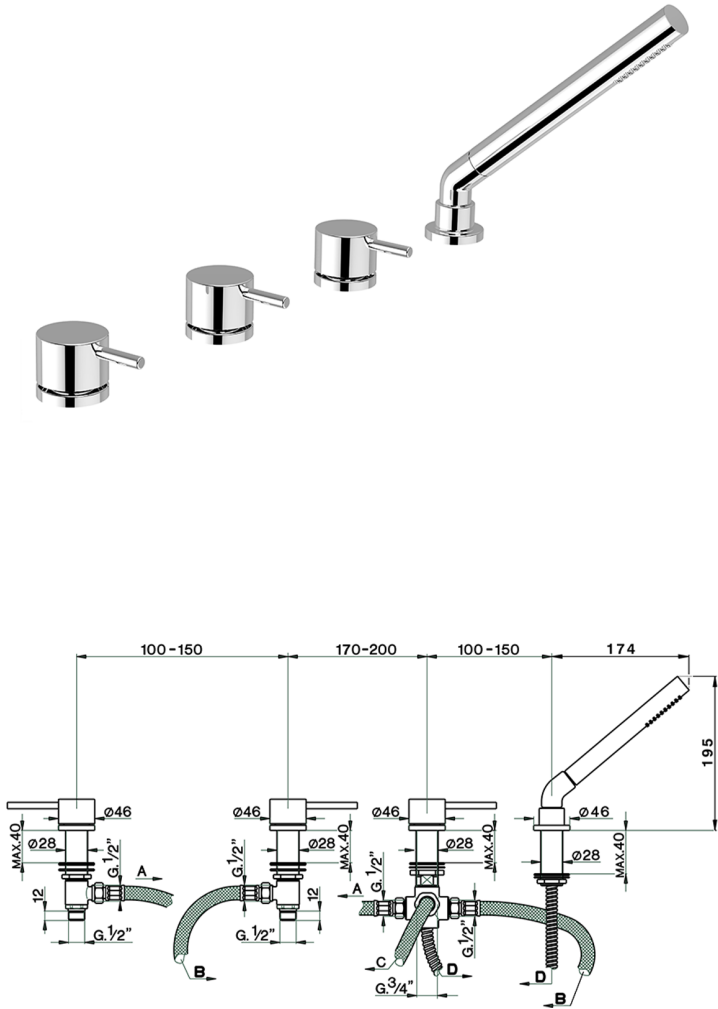

## Deck-mounted 4-hole bath mixer NUOVA KIRUNA\_K2000290

MODEL **K2000290**

Deck-mounted 4-hole bath mixer, automatic diverter, 23 mm Brass One Spray handshower, 175 cm Brass flexible hose

### AVAILABLE FINISHINGS

-  **21** 21 Chrome
-  **26** 26 Old Copper
-  **2F** 2F Brushed Nickel
-  **2W** 2W Brushed Gold
-  **40** 40 Matt Black
-  **4Q** 4Q Matt White