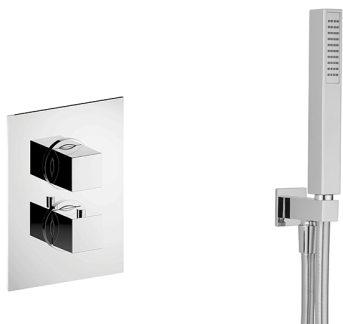

Concealed thermostatic shower mixer NUOVA EGO_NE0KT010

MODEL **NE0KT010**

Concealed thermostatic shower mixer, 1/2" Concealed Thermostatic Mixer, 2-outlet devia stop cartridge, wall mounted handshower bracket with wall elbow, 400 mm shower arm, 250x250 mm INOX square showerhead 2 mm thick, ABS 27x27mm one spray minimalist square handshower, 1/2" wall elbow, 150 cm smooth SILVERFLEX Flexible Hose

AVAILABLE FINISHINGS

-  **21** 21 Chrome
-  **2F** 2F Brushed Nickel
-  **40** 40 Matt Black
-  **4Q** 4Q Matt White

CHARACTERISTICS

Cartridge Spare Parts **24.04A.PP**

8x20 Plus P Thermostatic Valve

Installation **Concealed**

DeviaStop

The Huber Devia Stop technology allows to adjust the water flow and to direct it to the selected output point (overhead soaker, hand shower, etc).

Thermostatic

The Huber thermostatic is your personal water manager, helping you to handle, control and save water and energy.