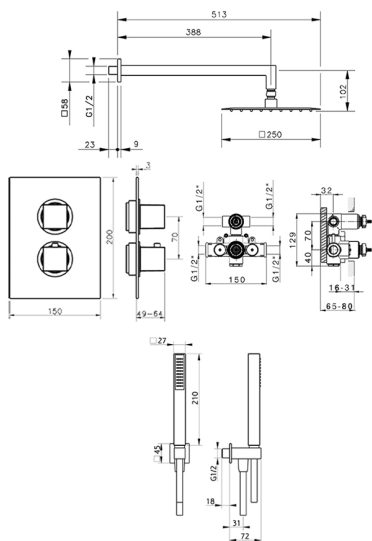

Concealed thermostatic shower mixer NUOVA EGO_NE0KT010

MODEL **NE0KT010**

Concealed thermostatic shower mixer, 1/2" Concealed Thermostatic Mixer, 2-outlet devia stop cartridge, wall mounted handshower bracket with wall elbow, 400 mm shower arm, 250x250 mm INOX square showerhead 2 mm thick, ABS 27x27mm one spray minimalist square handshower, 1/2" wall elbow, 150 cm smooth SILVERFLEX Flexible Hose

AVAILABLE FINISHINGS

-  **21** 21 Chrome
-  **2F** 2F Brushed Nickel
-  **40** 40 Matt Black
-  **4Q** 4Q Matt White

CHARACTERISTICS

Cartridge Spare Parts **24.04A.PP**

8x20 Plus P Thermostatic Valve

Installation **Concealed**