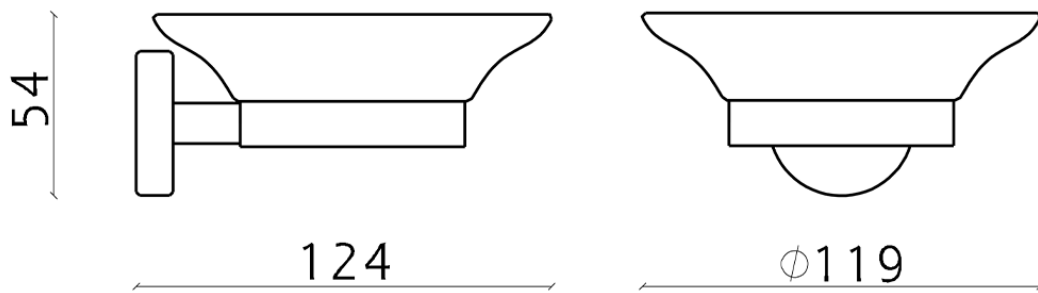

## Wall mounted soap-dish LYNOX\_LX090601

LX090601

<https://en.huberitalia.com/wall-mounted-soap-dish-lynox-lx090601>

2024-12-31