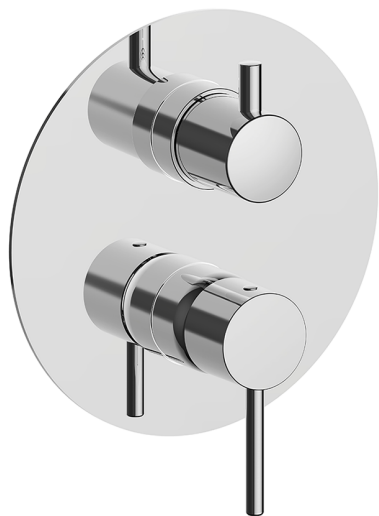

Exposed part for Single Lever One Box Valve NUOVA KIRUNA_K20BM030

MODEL **K20BM030**

Exposed part for Single Lever One Box Valve, with 2-3 outlet diverter, Minimum depth of installation: 67 mm, without concealed part, for items ZB00B030-ZB00B031

AVAILABLE FINISHINGS

-  **21** 21 Chrome
-  **26** 26 Old Copper
-  **2F** 2F Brushed Nickel
-  **2W** 2W Brushed Gold
-  **40** 40 Matt Black
-  **4Q** 4Q Matt White

CHARACTERISTICS

Cartridge Spare Parts **ZZ97179000**

35 mm Cartridge

Installation **Concealed**

Required concealed parts **ZB00B031**

ZB00B030

One Box Universal Concealed Part ONE BOX_ZB00B031

MODEL **ZB00B031**

One Box Universal Concealed Part, for 1 or 2 or 3 outlet thermostatic or single lever, without trim kit, with noise reducers, with sealing gasket

AVAILABLE FINISHINGS

CHARACTERISTICS

Concealed	1
Installation	Concealed

Thermostatic

The Huber thermostatic is your personal water manager, helping you to handle, control and save water and energy.

One Box Universal Concealed Part ONE BOX_ZB00B030