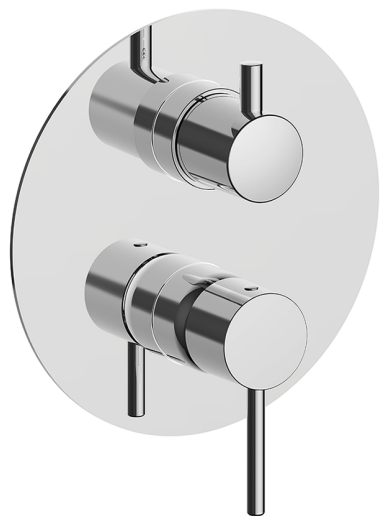

Exposed part for Single Lever One Box Valve NUOVA KIRUNA_K20BM030

MODEL **K20BM030**

Exposed part for Single Lever One Box Valve, with 2-3 outlet diverter, Minimum depth of installation: 67 mm, without concealed part, for items ZB00B030-ZB00B031

AVAILABLE FINISHINGS

-  **21** 21 Chrome
-  **26** 26 Old Copper
-  **2F** 2F Brushed Nickel
-  **2W** 2W Brushed Gold
-  **40** 40 Matt Black
-  **4Q** 4Q Matt White

CHARACTERISTICS

Cartridge Spare Parts **ZZ97179000**

35 mm Cartridge

Installation **Concealed**

Required concealed parts **ZB00B031**

ZB00B030

One Box Universal Concealed Part ONE BOX_ZB00B031

MODEL **ZB00B031**

One Box Universal Concealed Part, for 1 or 2 or 3 outlet thermostatic or single lever, without trim kit, with noise reducers, with sealing gasket

One Box Universal Concealed Part ONE BOX_ZB00B030

MODEL **ZB00B030**

One Box Universal Concealed Part, for 1 or 2 or 3 outlet thermostatic or single lever, without trim kit, without noise reducers, with sealing gasket