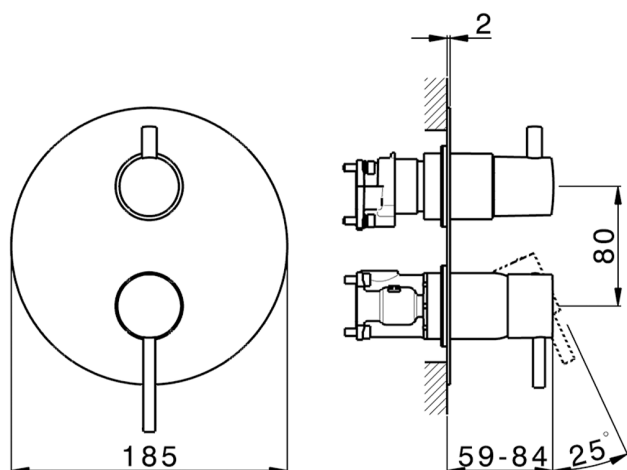

## Exposed part for Single Lever One Box Valve NUOVA KIRUNA\_K20BM030

MODEL **K20BM030**

Exposed part for Single Lever One Box Valve, with 2-3 outlet diverter, Minimum depth of installation: 67 mm, without concealed part, for items ZB00B030-ZB00B031

### CHARACTERISTICS

Cartridge Spare Parts **ZZ97179000**

**35 mm Cartridge**

Installation **Concealed**

Required concealed parts **ZB00B031**

**ZB00B030**