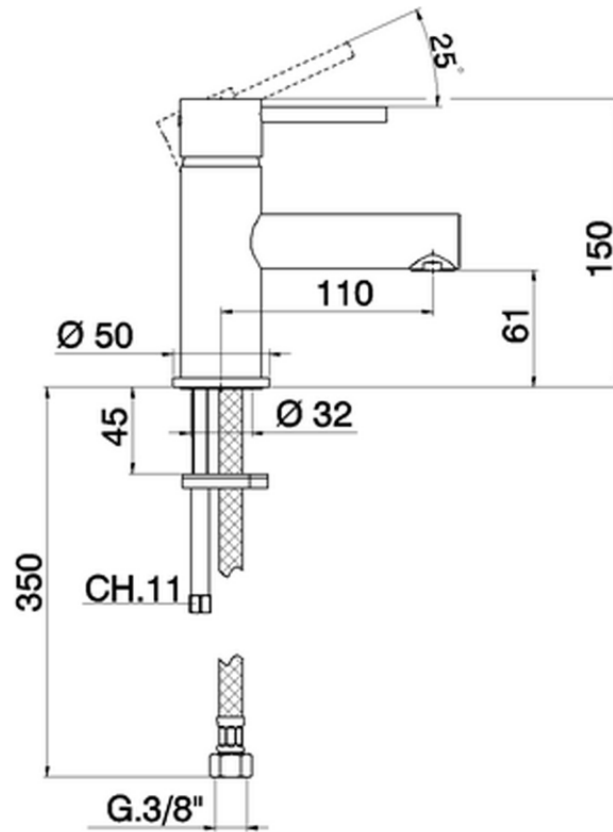

Single lever washbasin mixer TRATTO EVO_TV000540

TV000540

<https://en.huberitalia.com/single-lever-washbasin-mixer-tratto-evo-tv000540>

2024-11-15