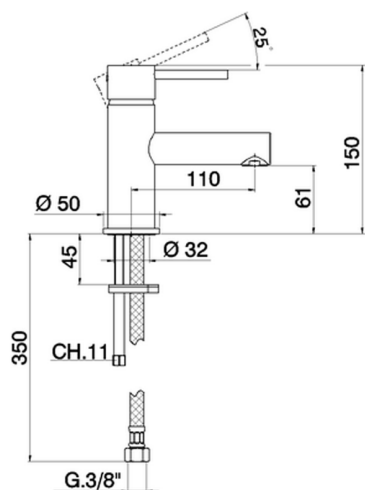

Single lever washbasin mixer TRATTO EVO_TV000540

MODEL **TV000540**

Single lever washbasin mixer, without waste, G.3/8" stainless steel flexible hoses

AVAILABLE FINISHINGS

CHARACTERISTICS

Cartridge Spare Parts **ZZ95435000**

35 mm Cartridge

EcoStop

EcoStop feature limits water flow to approximately 50% of maximum output with one point of resistance on setting. Push slightly past the middle stop only when full water output is required. This will save water up to 50%.