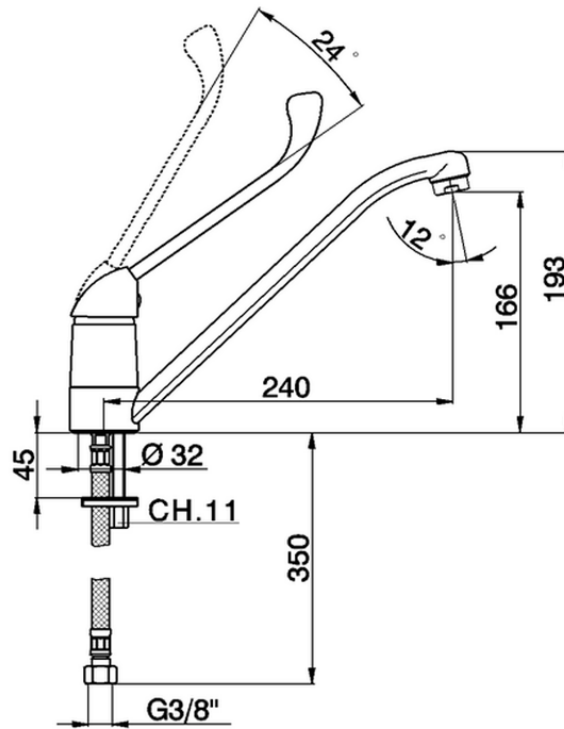

Single lever sink mixer COMMUNITY_CL300580

CL300580

<https://en.huberitalia.com/single-lever-sink-mixer-community-cl300580>

2024-11-15