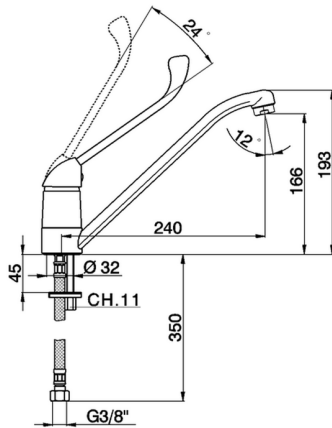

## Single lever sink mixer **COMMUNITY\_CL300580**

MODEL **CL300580**

Single lever sink mixer, swivel spout, long lever, G.3/8" stainless steel flexible hose

AVAILABLE FINISHINGS

CHARACTERISTICS

Cartridge Spare Parts **ZZ94035000**

**35 mm Cartridge**

2024-11-15