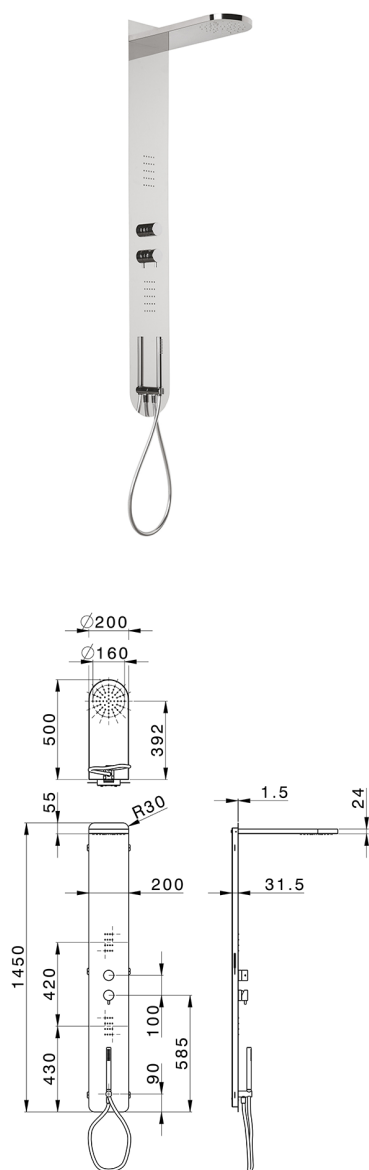

## 3-fonctions single lever shower panel COLUMNS\_ZS105050

MODEL **ZS105050**

3-fonctions single lever shower panel, stainless steel  
 AISI 304 shower panel, 3 outlet deviatop  
 cartridge, handshower holder with wall elbow, 23 mm  
 Brass One Spray handshower, 2 front body jets, L.500  
 Ø100 thick 24mm rectang. round showerhead, rain  
 function, 150 cm PVC Flexible Hose

### AVAILABLE FINISHINGS

-  **40** 40 Matt Black
-  **4Q** 4Q Matt White
-  **D1** D1 Brushed Inox
-  **D2** D2 Polished Inox

### CHARACTERISTICS

Cartridge Spare Parts **ZZ99751000**

**35 mm Cartridge**

2024-12-22