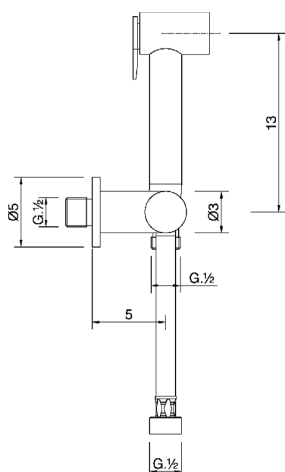

Toilet-jet Handshower

Multi-jets hygienic hand shower, for personal hygiene care.

2024-11-15