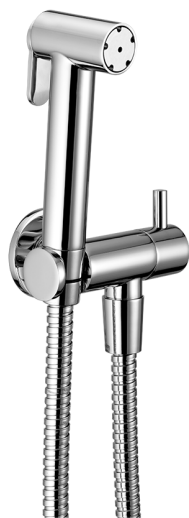

Toilet-jet handshower set HYGENIC SHOWERS_H3007900

MODEL **H3007900**

Toilet-jet handshower set, wall mounted bracket with 1/2" stopvalve, Toilet-jet handshower, Brass 120 cm flexible hose

AVAILABLE FINISHINGS

-  **21** 21 Chrome
-  **24** 24 Gold

CHARACTERISTICS

Toilet-jet handshower

Toilet-jet Handshower

Multi-jets hygienic hand shower, for personal hygiene care.

2024-11-15