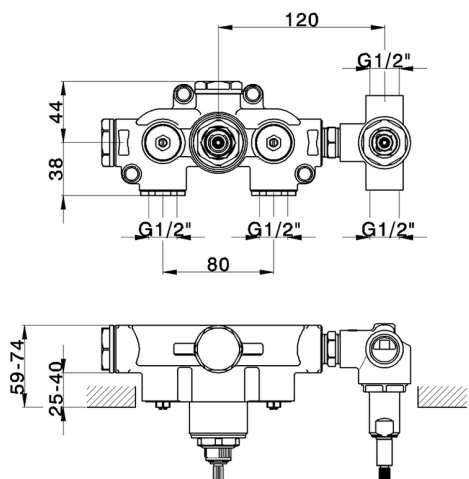

Concealed thermostatic shower mixer, 2-outlet CONCEALED_ZB019140

MODEL **ZB019140**

Concealed thermostatic shower mixer,
2-outlet, without trim kit

AVAILABLE FINISHINGS

04 04 Without finishing

CHARACTERISTICS

Installation **Concealed**

Cartridge Spare Parts **24.04A.PP**

8x20 Plus P Thermostatic Valve

Concealed **1**

Thermostatic

The Huber thermostatic is your personal water manager, helping you to handle, control and save water and energy.