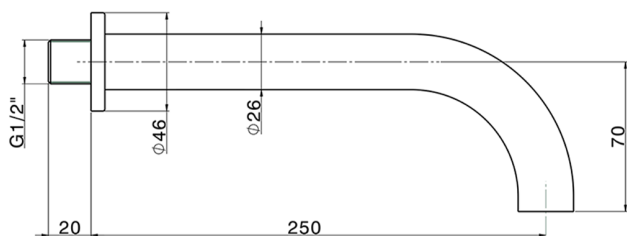

Spout NUOVA KIRUNA_ZB001251

MODEL **ZB001251**

Spout, 250 mm length, 1/2" M connection

AVAILABLE FINISHINGS

- **21** 21 Chrome
- **26** 26 Old Copper
- **2F** 2F Brushed Nickel
- **2W** 2W Brushed Gold
- **40** 40 Matt Black
- **4Q** 4Q Matt White

CHARACTERISTICS

2026-06-10