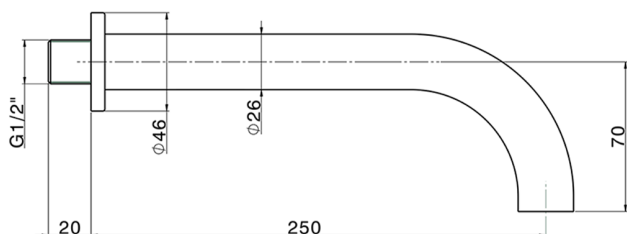

Spout NUOVA KIRUNA_ZB001251

MODEL **ZB001251**

Spout, 250 mm length, 1/2" M connection

AVAILABLE FINISHINGS

- **21** 21 Chrome
- **26** 26 Old Copper
- **2F** 2F Brushed Nickel
- **2W** 2W Brushed Gold
- **40** 40 Matt Black
- **4Q** 4Q Matt White

CHARACTERISTICS

2026-06-06