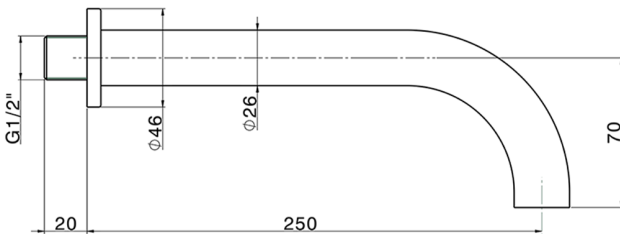

Spout NUOVA KIRUNA_ZB001251

MODEL **ZB001251**

Spout, 250 mm length, 1/2" M connection

AVAILABLE FINISHINGS

- **21** 21 Chrome
- **26** 26 Old Copper
- **2F** 2F Brushed Nickel
- **2W** 2W Brushed Gold
- **40** 40 Matt Black
- **4Q** 4Q Matt White

CHARACTERISTICS

2026-06-10