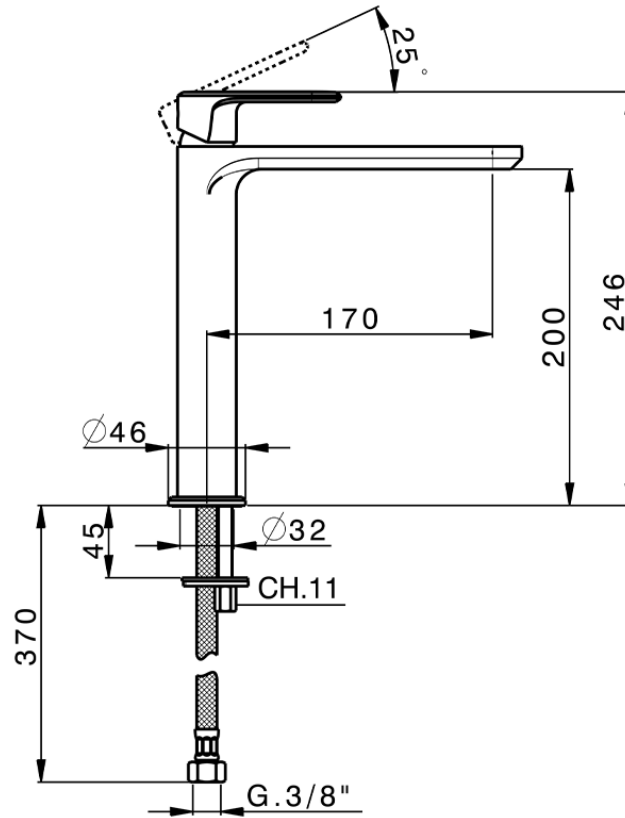

Single lever tall washbasin mixer LEVITY_LY003554

LY003554

<https://en.huberitalia.com/single-lever-tall-washbasin-mixer-levity-ly003554>

2026-06-26