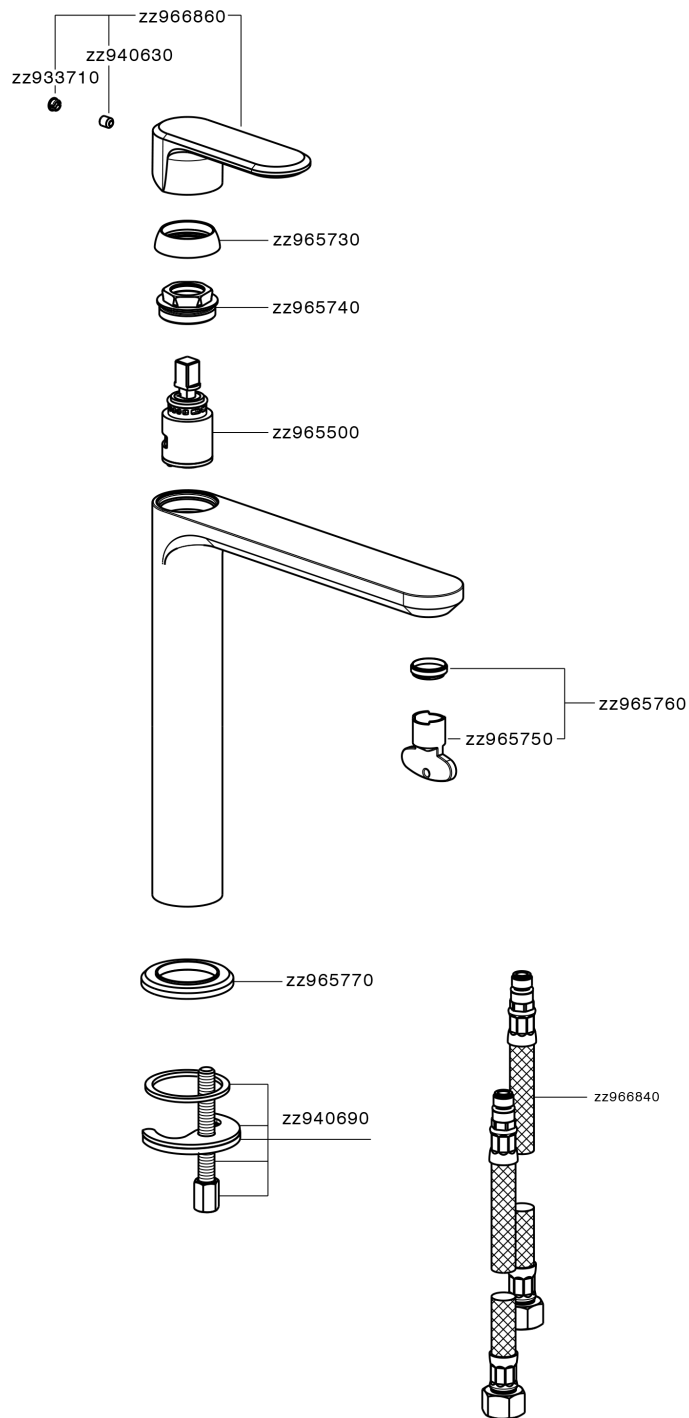

## Single lever tall washbasin mixer LEVITY\_LY003554

LY003554

<https://en.huberitalia.com/single-lever-tall-washbasin-mixer-levity-ly003554>

2026-06-26