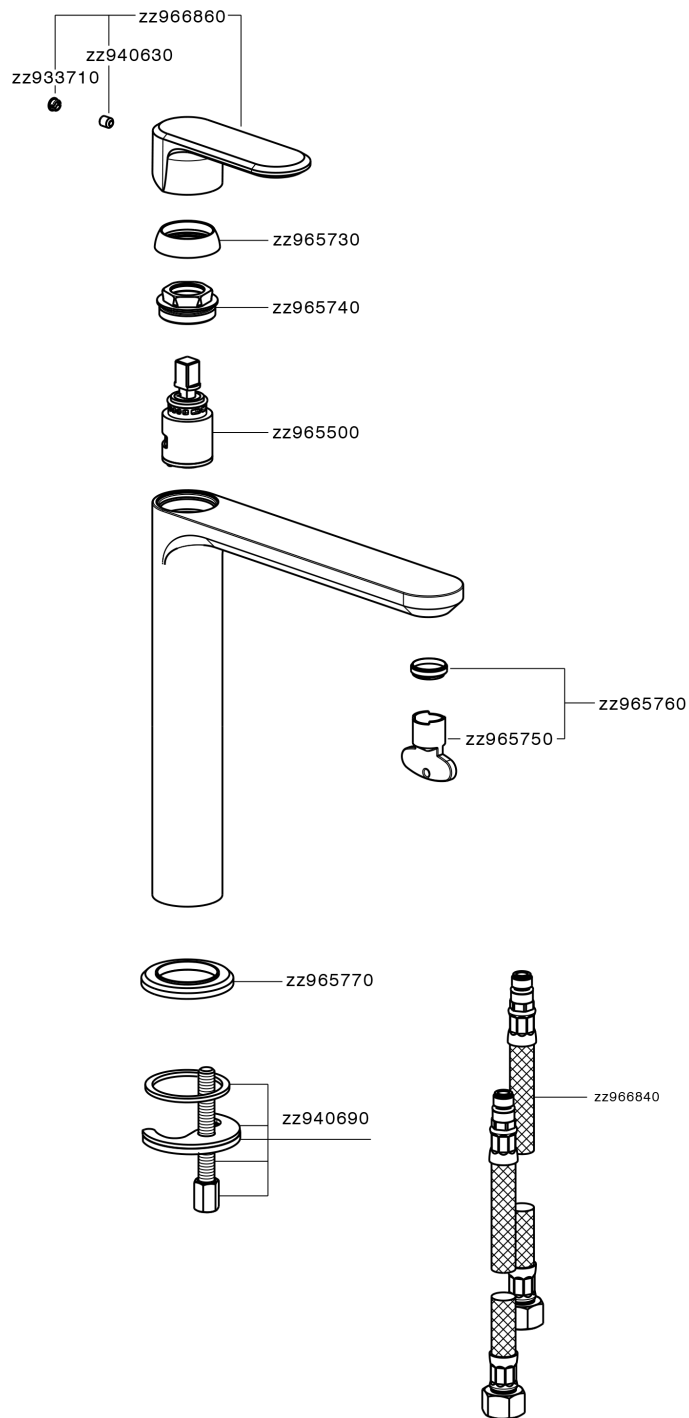

Single lever tall washbasin mixer LEVITY_LY003554

LY003554

<https://en.huberitalia.com/single-lever-tall-washbasin-mixer-levity-ly003554>

2026-05-15