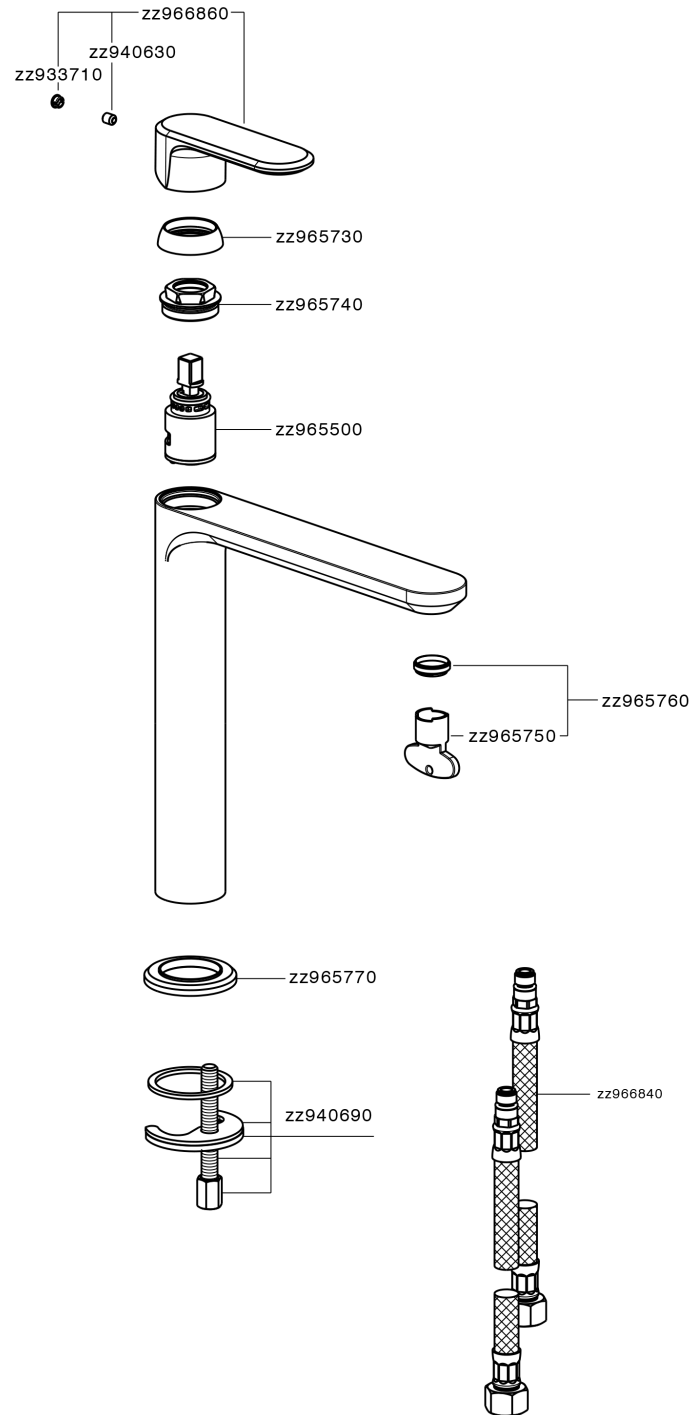

## Single lever tall washbasin mixer LEVITY\_LY003554

MODEL **LY003554**

Single lever tall washbasin mixer, without waste, G.3/8" stainless steel flexible hoses

### CHARACTERISTICS

Cartridge Spare Parts **ZZ96550000**

**25 mm Cartridge**

## Single lever tall washbasin mixer LEVITY\_LY003554

LY003554

<https://en.huberitalia.com/single-lever-tall-washbasin-mixer-levity-ly003554>

2026-04-11