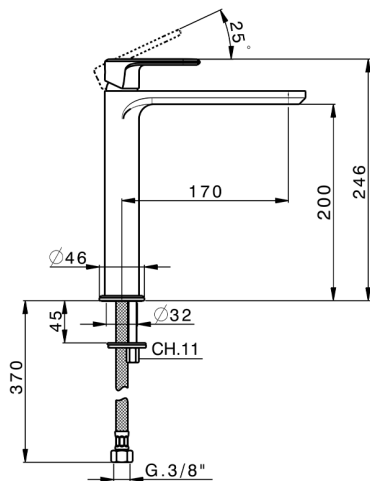

## Single lever tall washbasin mixer LEVITY\_LY003554

MODEL **LY003554**

Single lever tall washbasin mixer, without waste, G.3/8" stainless steel flexible hoses

### CHARACTERISTICS

Cartridge Spare Parts **ZZ96550000**

**25 mm Cartridge**

## Single lever tall washbasin mixer LEVITY\_LY003554

LY003554

<https://en.huberitalia.com/single-lever-tall-washbasin-mixer-levity-ly003554>

2026-04-11