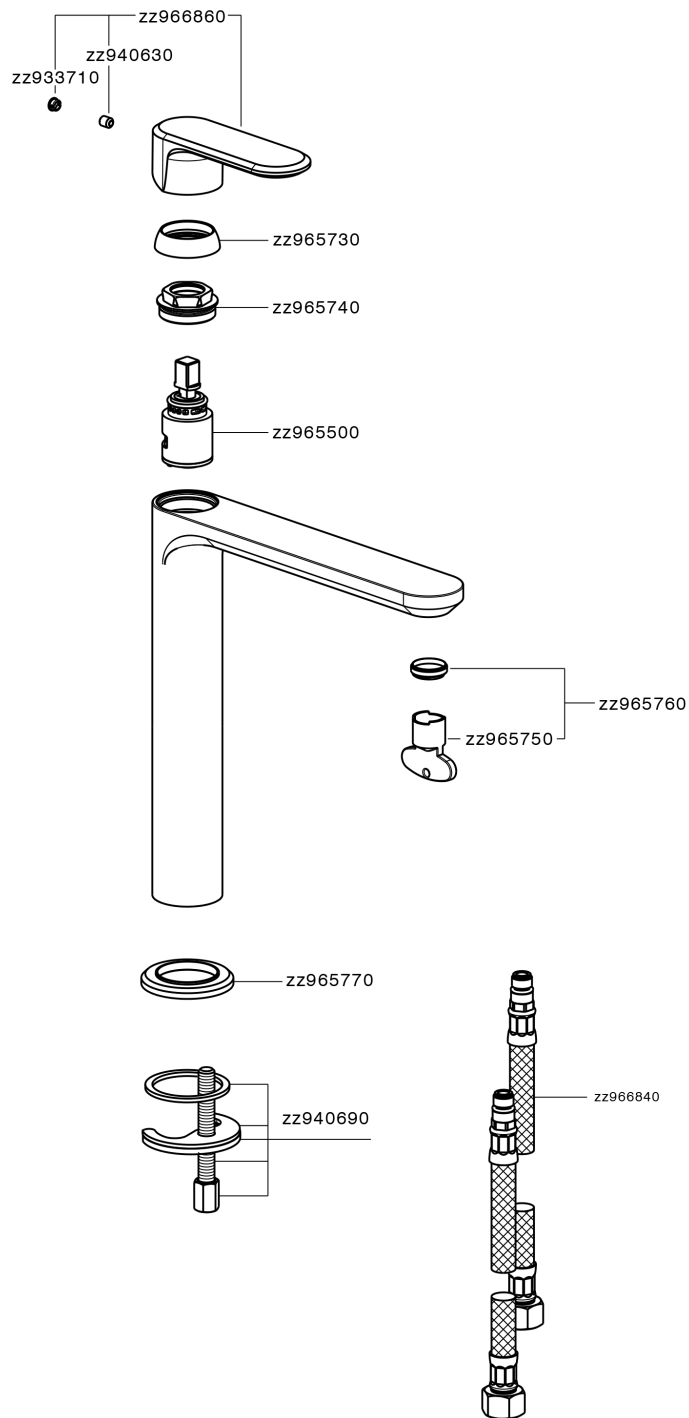

Single lever tall washbasin mixer LEVITY_LY003554

MODEL **LY003554**

Single lever tall washbasin mixer, without waste, G.3/8" stainless steel flexible hoses

AVAILABLE FINISHINGS

-  **21** 21 Chrome
-  **2B** 2B Polished Nickel
-  **2F** 2F Brushed Nickel
-  **40** 40 Matt Black
-  **4Q** 4Q Matt White

CHARACTERISTICS

Cartridge Spare Parts **ZZ96550000**

25 mm Cartridge

Single lever tall washbasin mixer LEVITY_LY003554

LY003554

<https://en.huberitalia.com/single-lever-tall-washbasin-mixer-levity-ly003554>