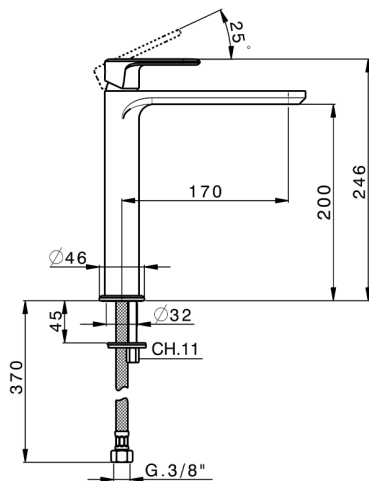

## Single lever tall washbasin mixer LEVITY\_LY003554

MODEL **LY003554**

Single lever tall washbasin mixer, without waste, G.3/8" stainless steel flexible hoses

### CHARACTERISTICS

Cartridge Spare Parts **ZZ96550000**

**25 mm Cartridge**

## Single lever tall washbasin mixer LEVITY\_LY003554

LY003554

<https://en.huberitalia.com/single-lever-tall-washbasin-mixer-levity-ly003554>

2026-04-06