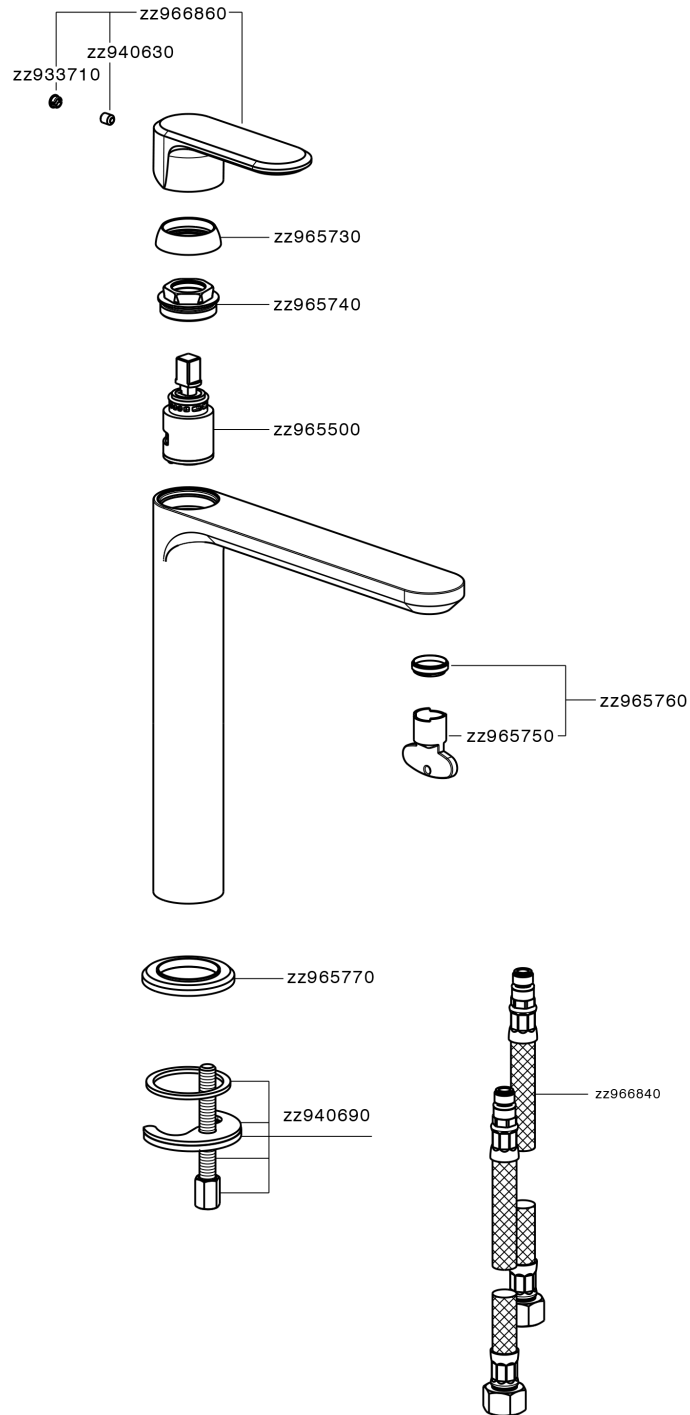

## Single lever tall washbasin mixer LEVITY\_LY003554

MODEL **LY003554**

Single lever tall washbasin mixer, without waste, G.3/8" stainless steel flexible hoses

### CHARACTERISTICS

Cartridge Spare Parts **ZZ96550000**

**25 mm Cartridge**

## Single lever tall washbasin mixer LEVITY\_LY003554

LY003554

<https://en.huberitalia.com/single-lever-tall-washbasin-mixer-levity-ly003554>

2026-04-06