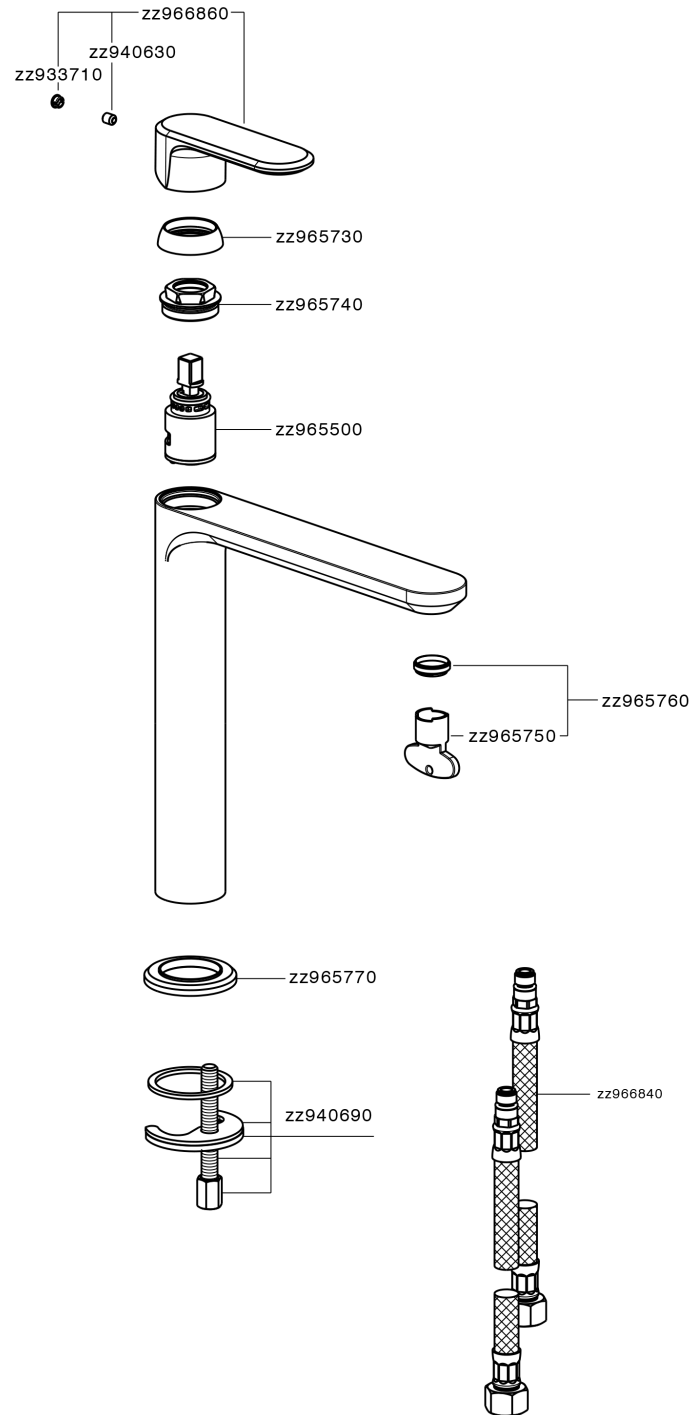

Single lever tall washbasin mixer LEVITY_LY003554

MODEL **LY003554**

Single lever tall washbasin mixer, without waste, G.3/8" stainless steel flexible hoses

AVAILABLE FINISHINGS

-  **21** 21 Chrome
-  **2B** 2B Polished Nickel
-  **2F** 2F Brushed Nickel
-  **40** 40 Matt Black
-  **4Q** 4Q Matt White

CHARACTERISTICS

Cartridge Spare Parts **ZZ96550000**

25 mm Cartridge

Single lever tall washbasin mixer LEVITY_LY003554

LY003554

<https://en.huberitalia.com/single-lever-tall-washbasin-mixer-levity-ly003554>