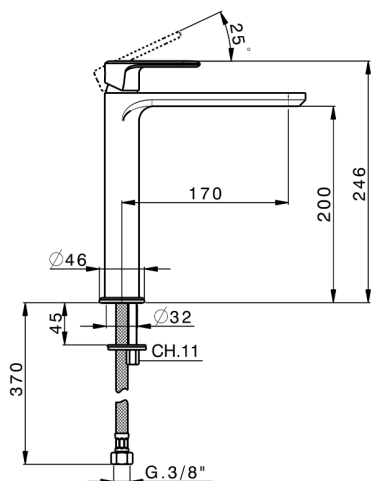

## Single lever tall washbasin mixer LEVITY\_LY003554

MODEL **LY003554**

Single lever tall washbasin mixer, without waste, G.3/8" stainless steel flexible hoses

### CHARACTERISTICS

Cartridge Spare Parts **ZZ96550000**

**25 mm Cartridge**

## Single lever tall washbasin mixer LEVITY\_LY003554

LY003554

<https://en.huberitalia.com/single-lever-tall-washbasin-mixer-levity-ly003554>

2026-05-15