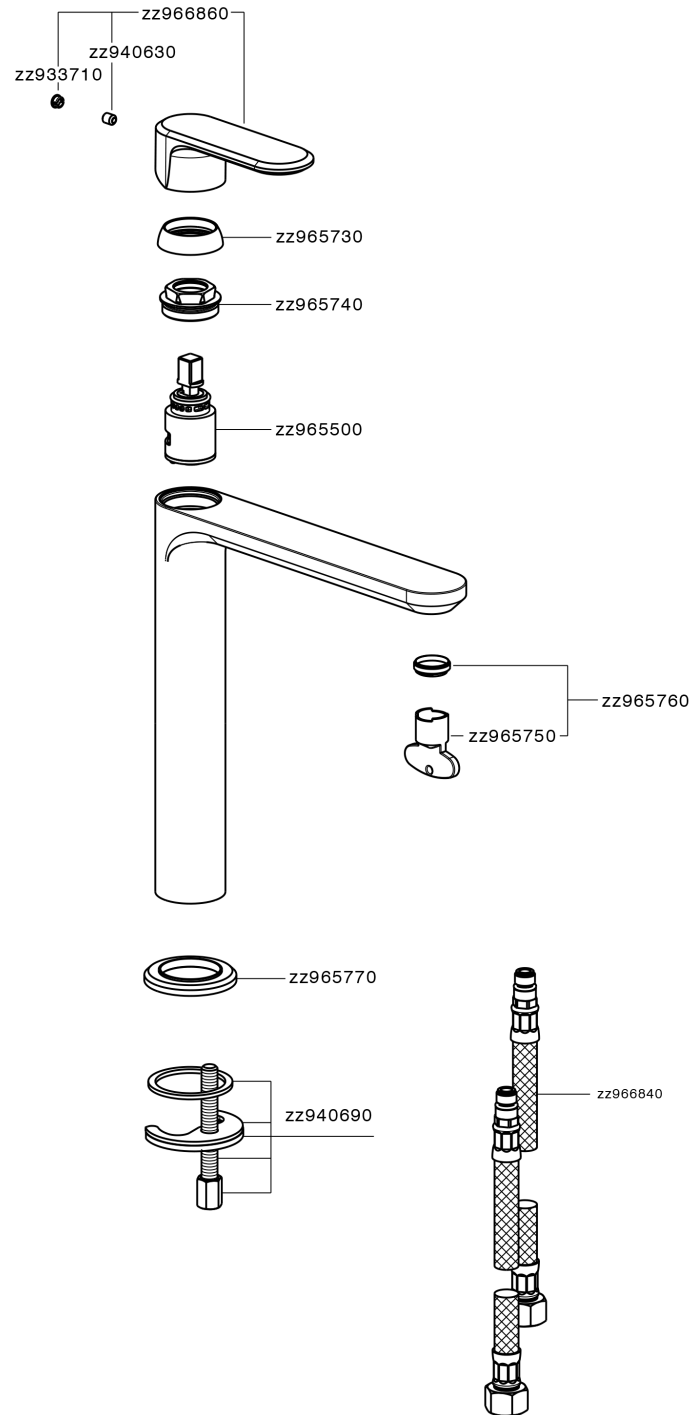

## Single lever tall washbasin mixer LEVITY\_LY003554

MODEL **LY003554**

Single lever tall washbasin mixer, without waste, G.3/8" stainless steel flexible hoses

### CHARACTERISTICS

Cartridge Spare Parts **ZZ96550000**

**25 mm Cartridge**

## Single lever tall washbasin mixer LEVITY\_LY003554

LY003554

<https://en.huberitalia.com/single-lever-tall-washbasin-mixer-levity-ly003554>

2026-05-15