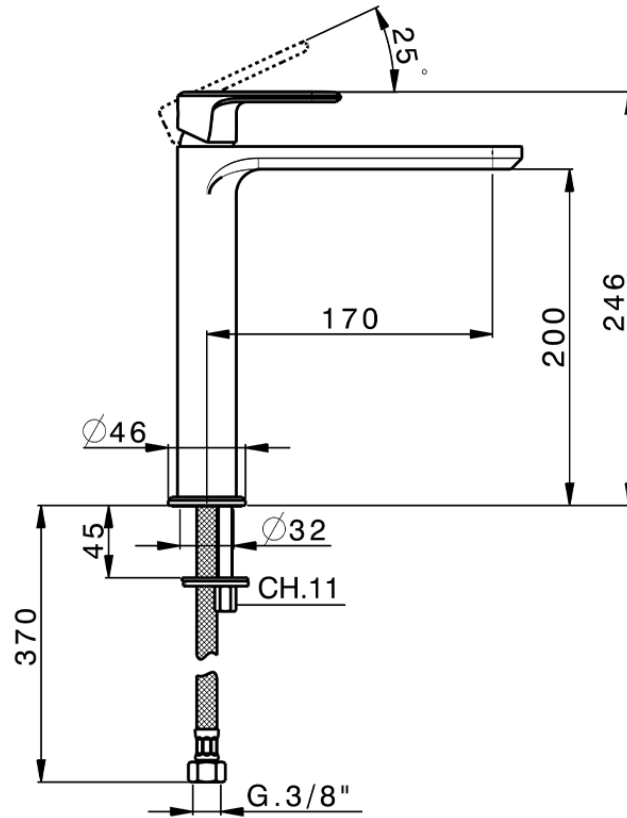

Single lever tall washbasin mixer LEVITY_LY003554

LY003554

<https://en.huberitalia.com/single-lever-tall-washbasin-mixer-levity-ly003554>

2026-05-15