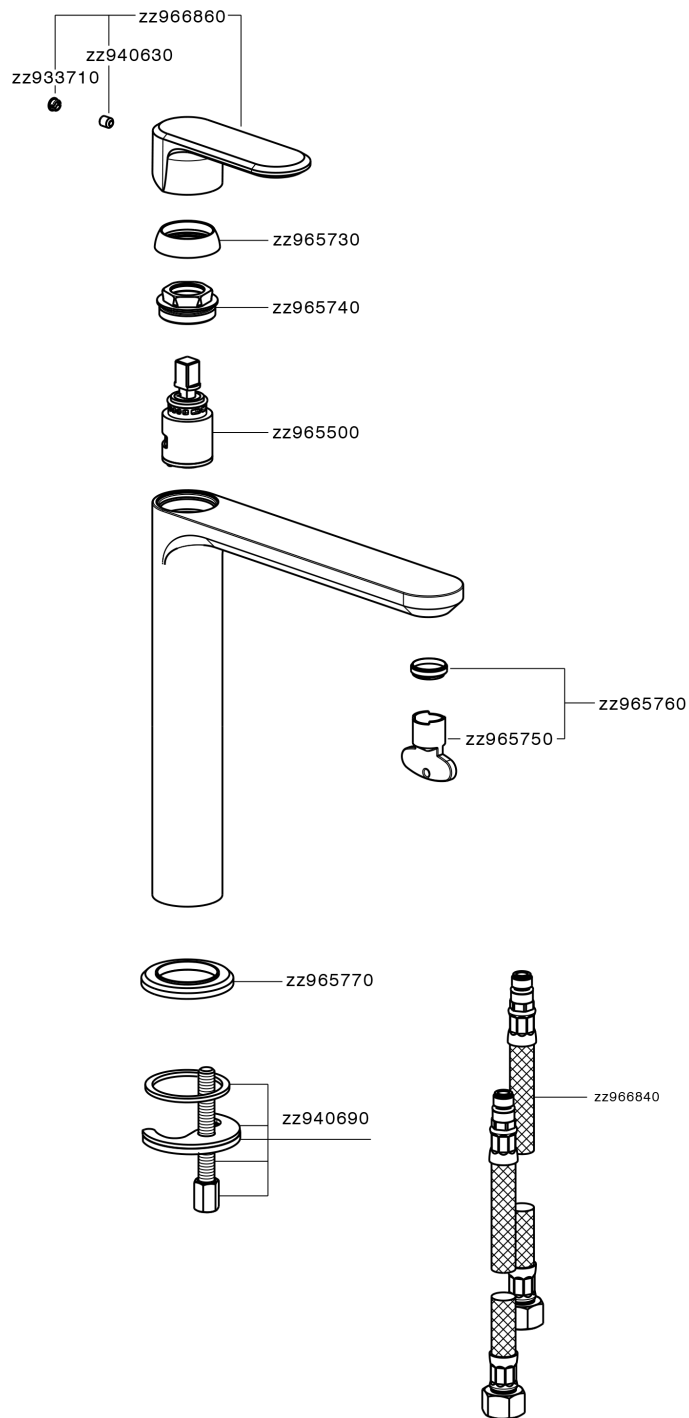

## Single lever tall washbasin mixer LEVITY\_LY003554

LY003554

<https://en.huberitalia.com/single-lever-tall-washbasin-mixer-levity-ly003554>

2026-06-27