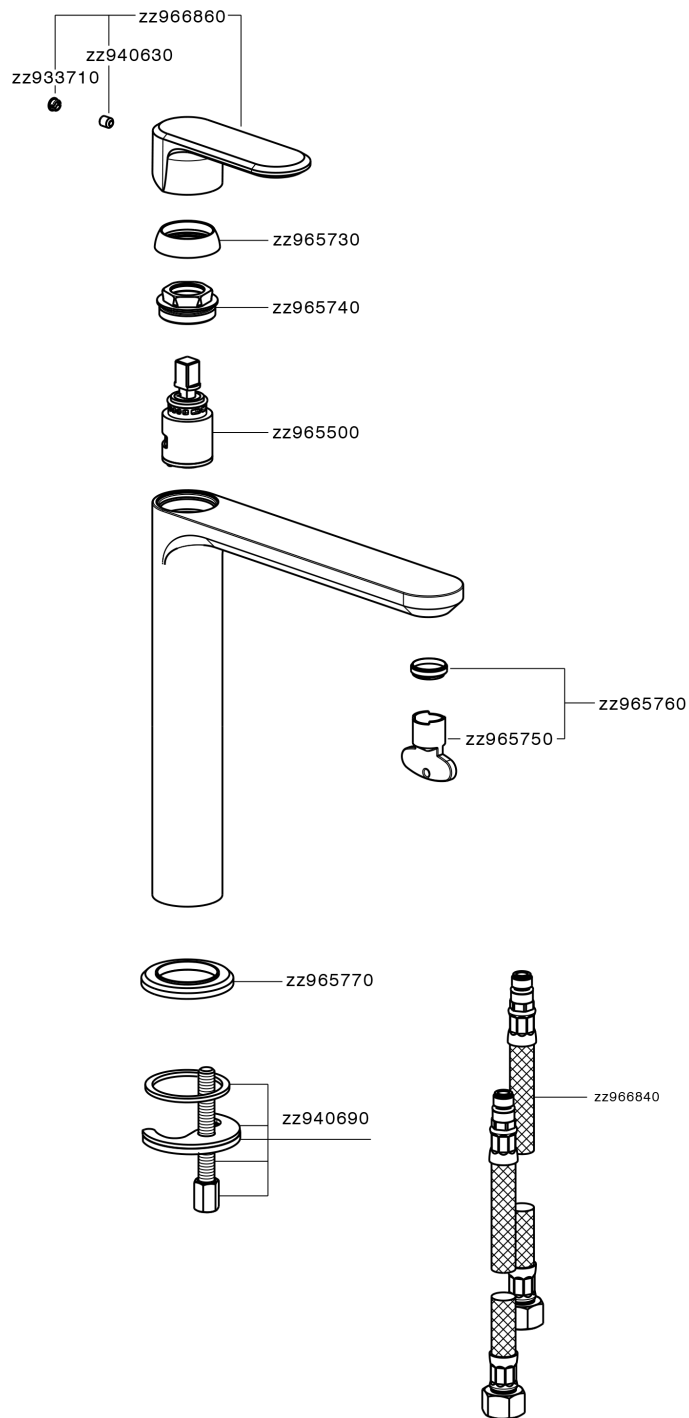

## Single lever tall washbasin mixer LEVITY\_LY003554

LY003554

<https://en.huberitalia.com/single-lever-tall-washbasin-mixer-levity-ly003554>

2026-06-06