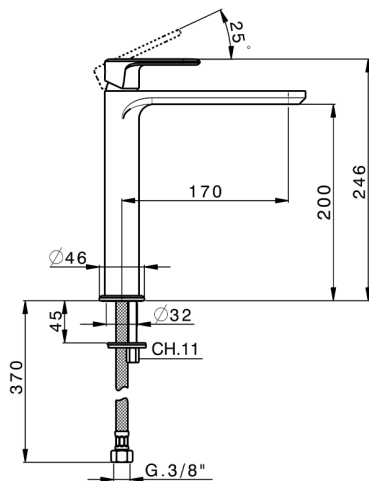

Single lever tall washbasin mixer LEVITY_LY003554

MODEL **LY003554**

Single lever tall washbasin mixer, without waste, G.3/8" stainless steel flexible hoses

AVAILABLE FINISHINGS

-  **21** 21 Chrome
-  **2B** 2B Polished Nickel
-  **2F** 2F Brushed Nickel
-  **40** 40 Matt Black
-  **4Q** 4Q Matt White

CHARACTERISTICS

Cartridge Spare Parts **ZZ96550000**

25 mm Cartridge

Single lever tall washbasin mixer LEVITY_LY003554

LY003554

<https://en.huberitalia.com/single-lever-tall-washbasin-mixer-levity-ly003554>