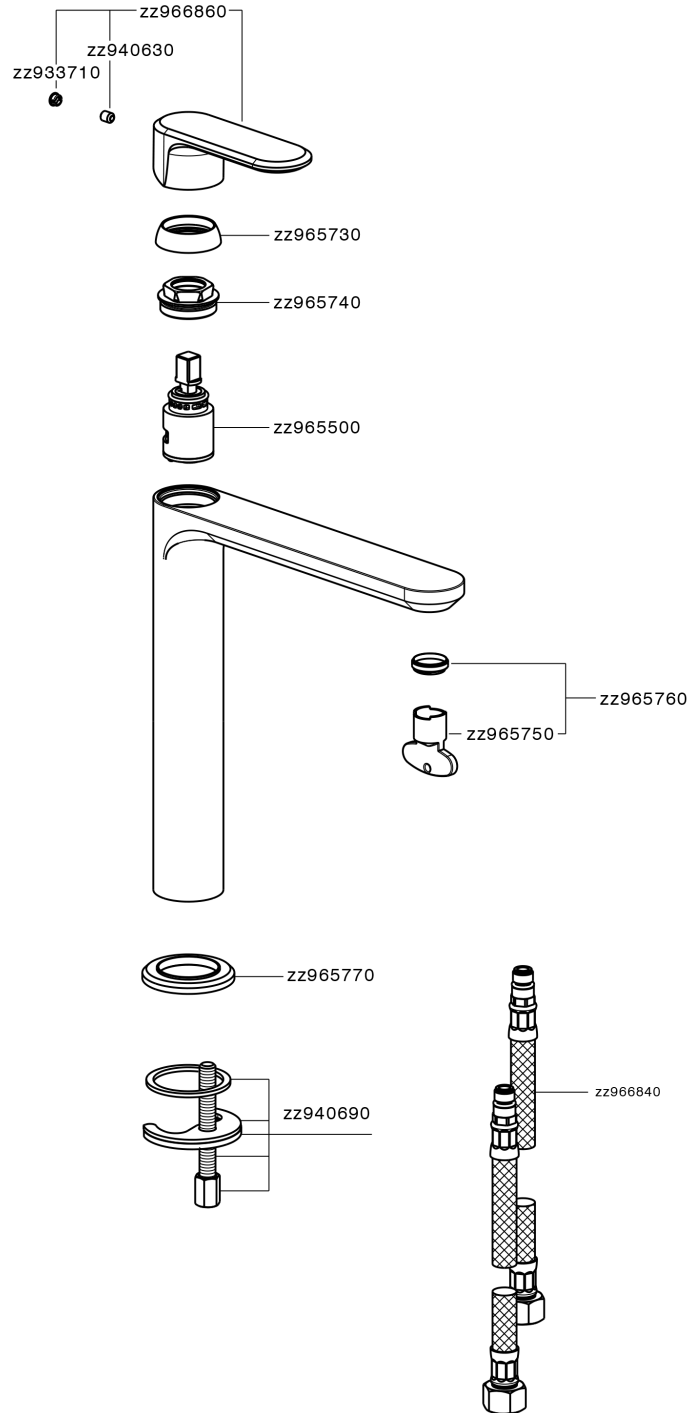

Single lever tall washbasin mixer LEVITY_LY003554

MODEL **LY003554**

Single lever tall washbasin mixer, without waste, G.3/8" stainless steel flexible hoses

AVAILABLE FINISHINGS

-  **21** 21 Chrome
-  **2B** 2B Polished Nickel
-  **2F** 2F Brushed Nickel
-  **40** 40 Matt Black
-  **4Q** 4Q Matt White

CHARACTERISTICS

Cartridge Spare Parts **ZZ96550000**

25 mm Cartridge

Single lever tall washbasin mixer LEVITY_LY003554

LY003554

<https://en.huberitalia.com/single-lever-tall-washbasin-mixer-levity-ly003554>