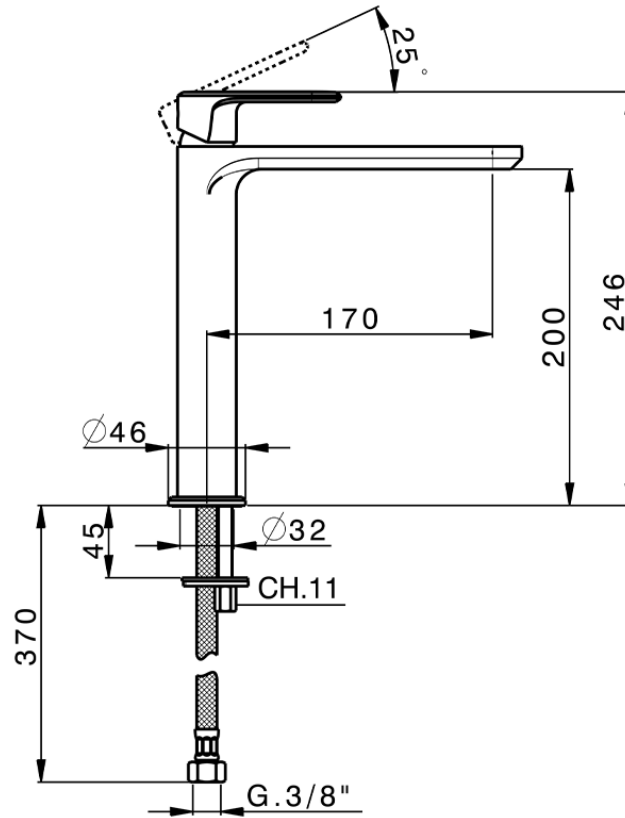

Single lever tall washbasin mixer LEVITY_LY003554

LY003554

<https://en.huberitalia.com/single-lever-tall-washbasin-mixer-levity-ly003554>

2026-04-11