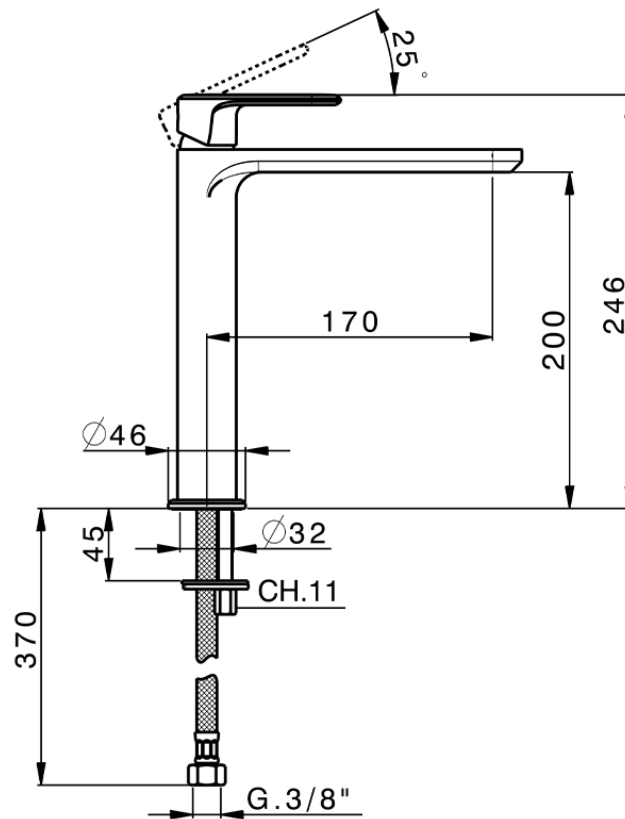

## Single lever tall washbasin mixer LEVITY\_LY003554

LY003554

<https://en.huberitalia.com/single-lever-tall-washbasin-mixer-levity-ly003554>

2026-06-26