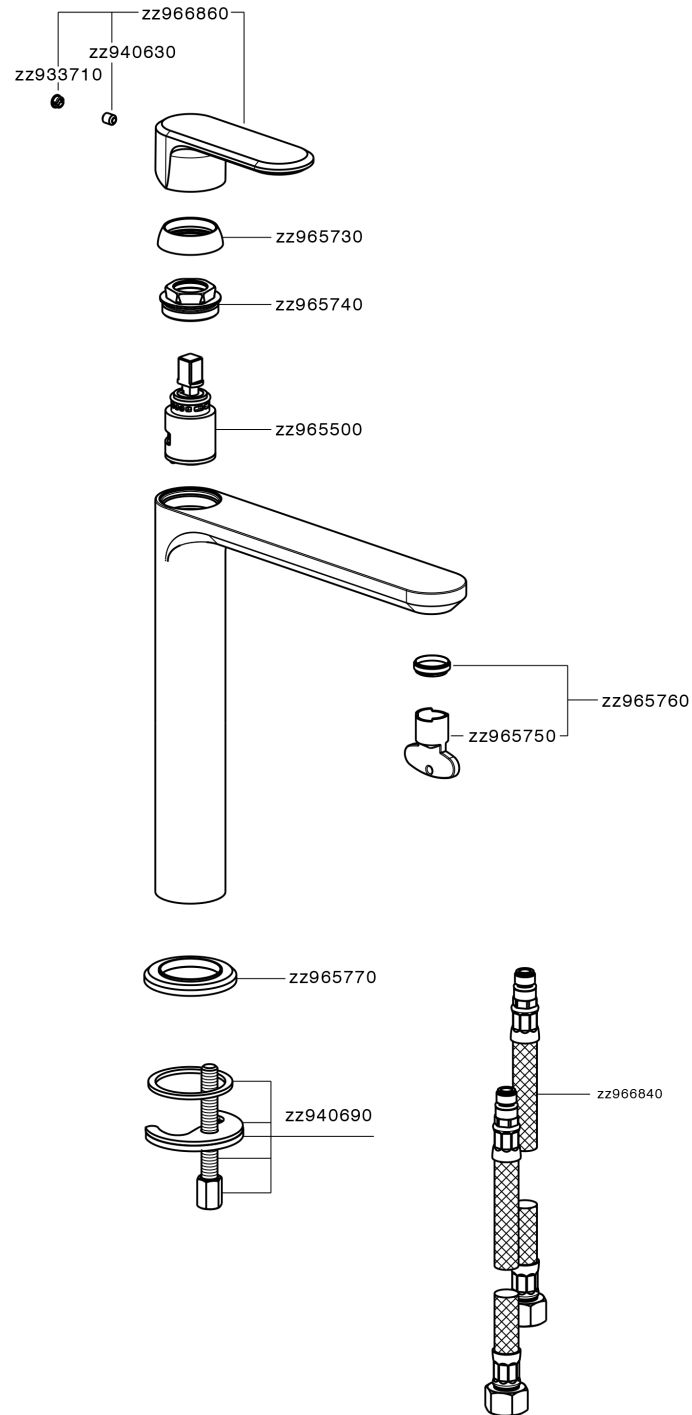

## Single lever tall washbasin mixer LEVITY\_LY003554

LY003554

<https://en.huberitalia.com/single-lever-tall-washbasin-mixer-levity-ly003554>

2026-06-05