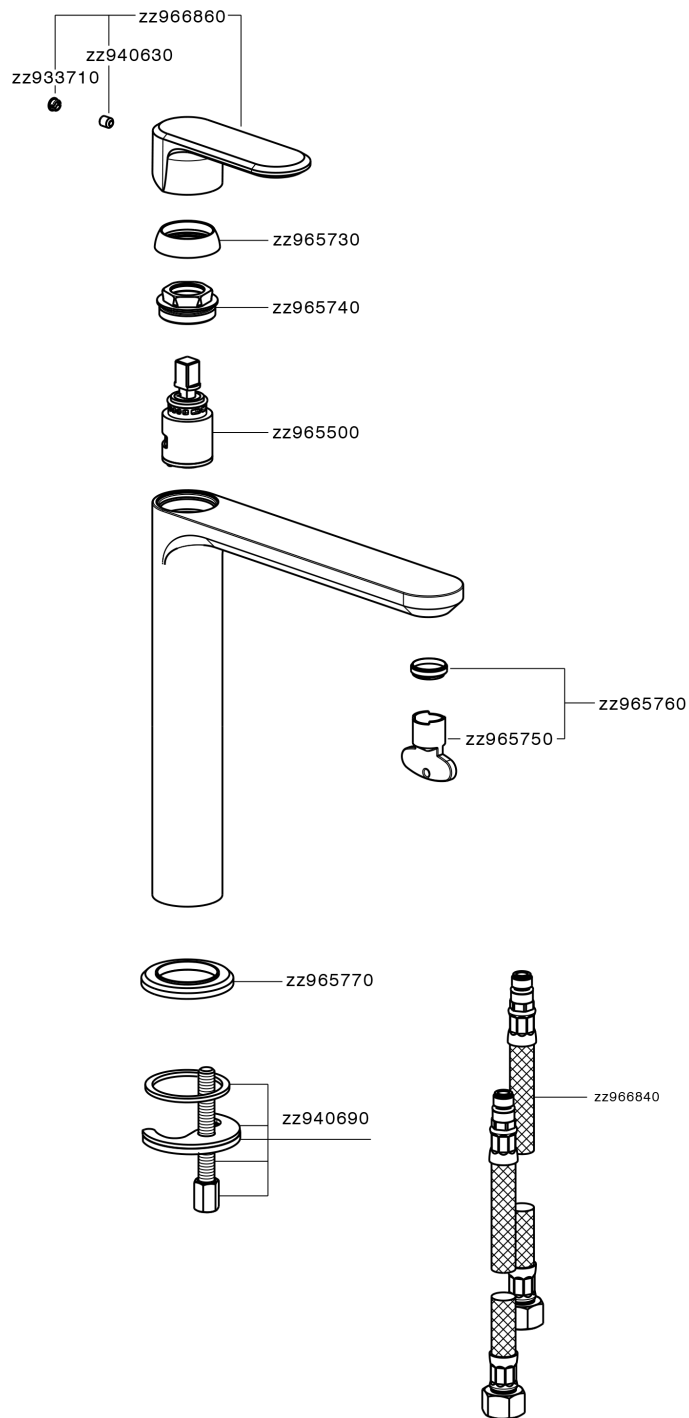

Single lever tall washbasin mixer LEVITY_LY003554

LY003554

<https://en.huberitalia.com/single-lever-tall-washbasin-mixer-levity-ly003554>

2026-04-11