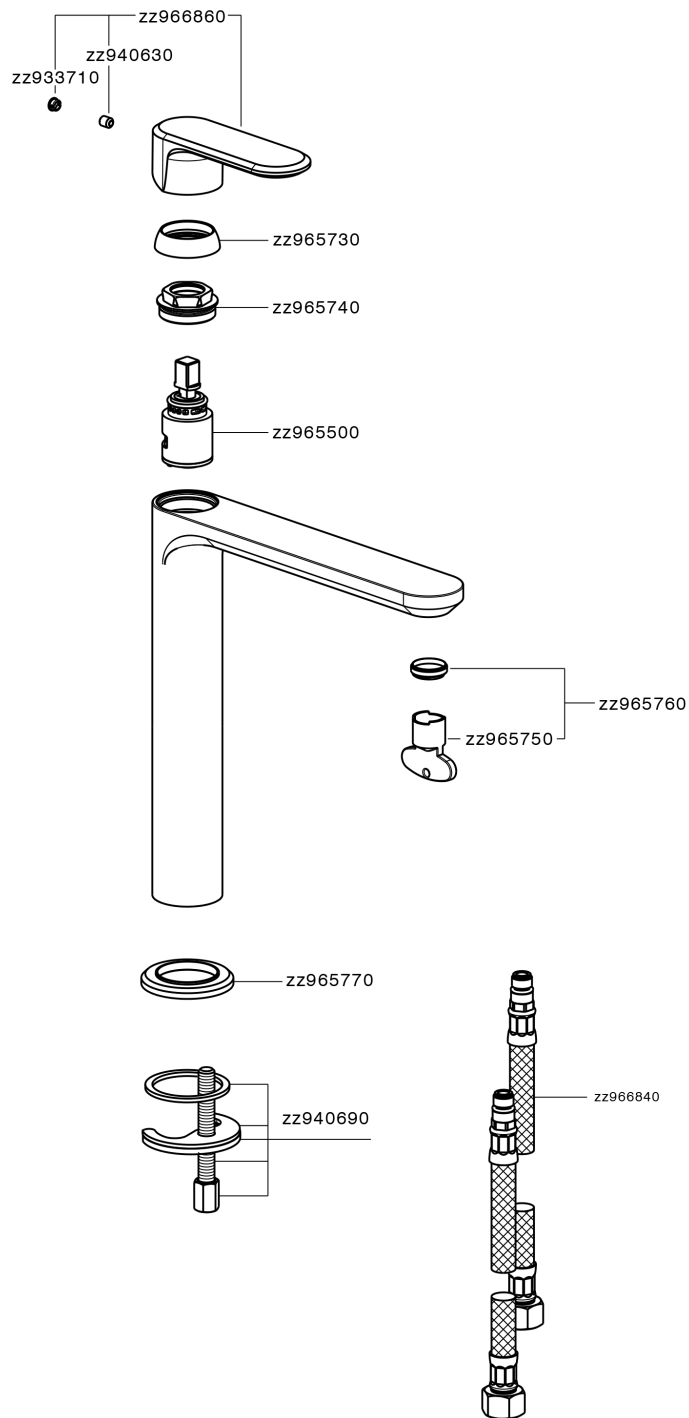

## Single lever tall washbasin mixer LEVITY\_LY003554

MODEL **LY003554**

Single lever tall washbasin mixer, without waste, G.3/8" stainless steel flexible hoses

### CHARACTERISTICS

Cartridge Spare Parts **ZZ96550000**

**25 mm Cartridge**

## Single lever tall washbasin mixer LEVITY\_LY003554

LY003554

<https://en.huberitalia.com/single-lever-tall-washbasin-mixer-levity-ly003554>

2026-04-11