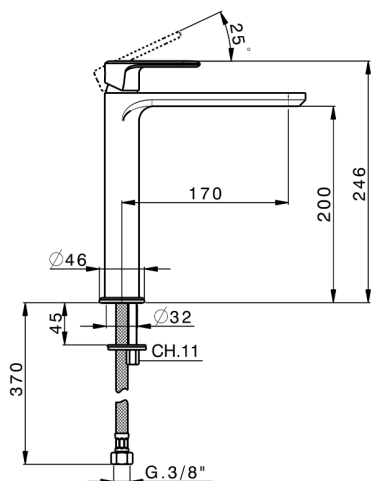

## Single lever tall washbasin mixer LEVITY\_LY003554

MODEL **LY003554**

Single lever tall washbasin mixer, without waste, G.3/8" stainless steel flexible hoses

### CHARACTERISTICS

Cartridge Spare Parts **ZZ96550000**

**25 mm Cartridge**

## Single lever tall washbasin mixer LEVITY\_LY003554

LY003554

<https://en.huberitalia.com/single-lever-tall-washbasin-mixer-levity-ly003554>

2026-04-11