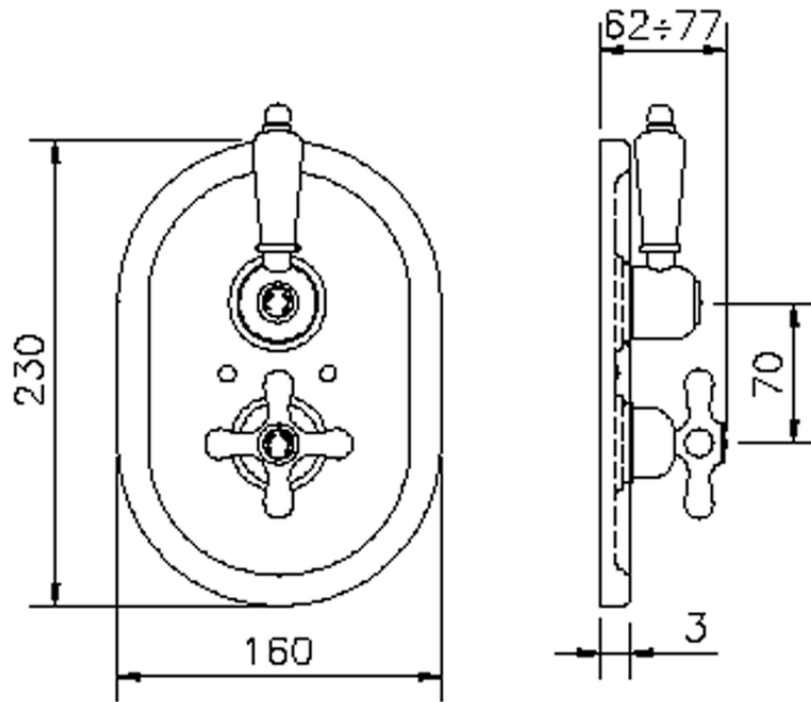

Exposed part for 1-outlet con.thermo.shower valve CROISSETTE_CS007280

CS007280

<https://en.huberitalia.com/exposed-part-for-1-outlet-con-thermo-shower-valve-croisette-cs007280>

ZB007341

<https://en.huberitalia.com/1-outlet-concealed-thermostatic-shower-valve-concealed-zb007341>

ZB007281

<https://en.huberitalia.com/1-outlet-concealed-thermostatic-shower-valve-concealed-zb007281>

2026-05-25