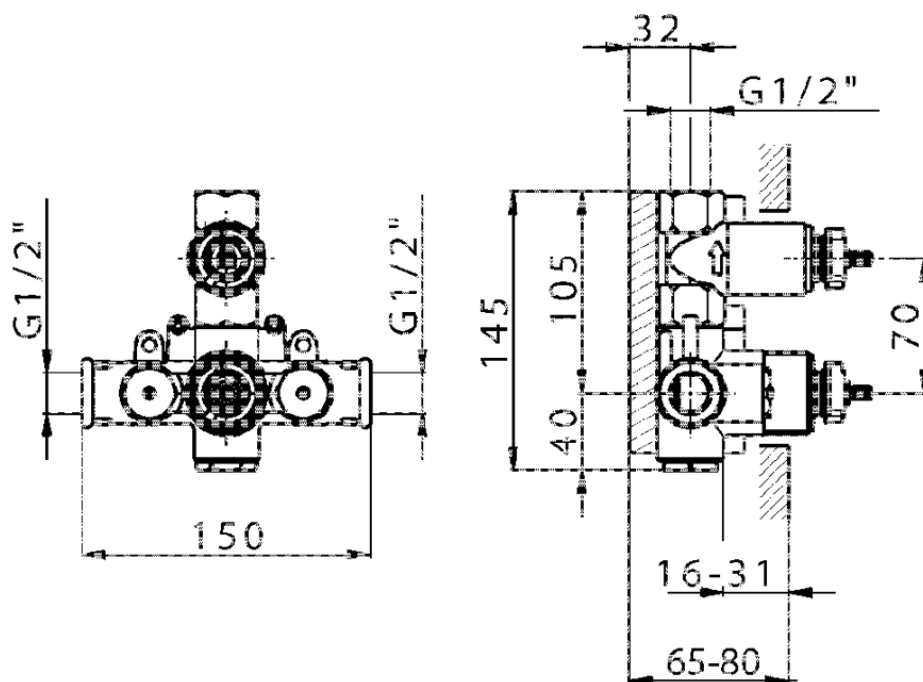

Exposed part for 1-outlet con.thermo.shower valve CROISSETTE_CS007280

CS007280

<https://en.huberitalia.com/exposed-part-for-1-outlet-con-thermo-shower-valve-croisette-cs007280>

ZB007341

<https://en.huberitalia.com/1-outlet-concealed-thermostatic-shower-valve-concealed-zb007341>

ZB007281

<https://en.huberitalia.com/1-outlet-concealed-thermostatic-shower-valve-concealed-zb007281>

2026-05-25