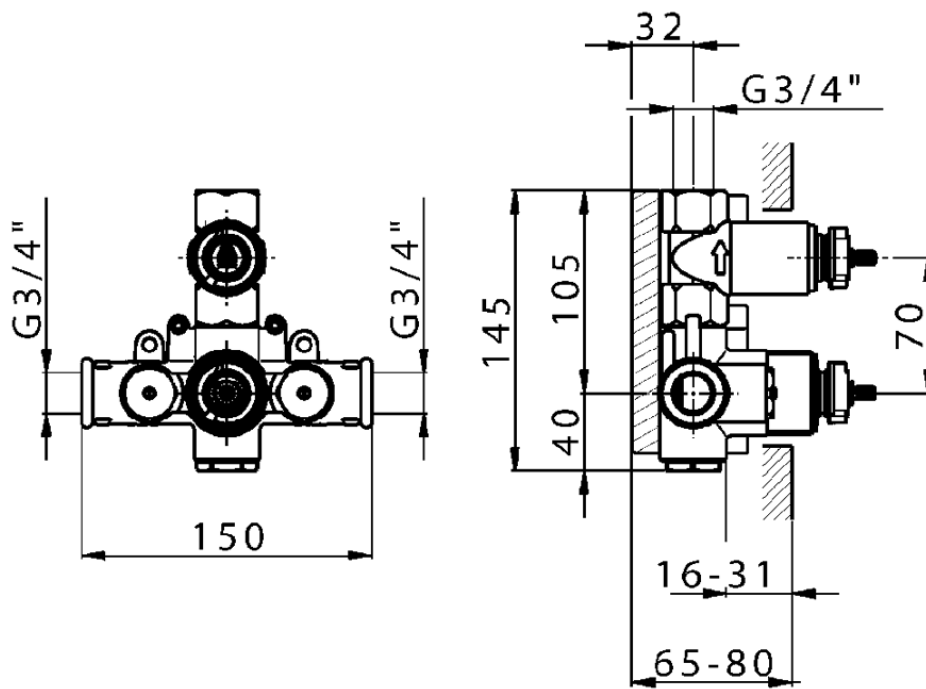

Exposed part for 1-outlet con.thermo.shower valve CROISSETTE_CS007280

CS007280

<https://en.huberitalia.com/exposed-part-for-1-outlet-con-thermo-shower-valve-croisette-cs007280>

ZB007341

<https://en.huberitalia.com/1-outlet-concealed-thermostatic-shower-valve-concealed-zb007341>

ZB007281

<https://en.huberitalia.com/1-outlet-concealed-thermostatic-shower-valve-concealed-zb007281>

2026-05-25