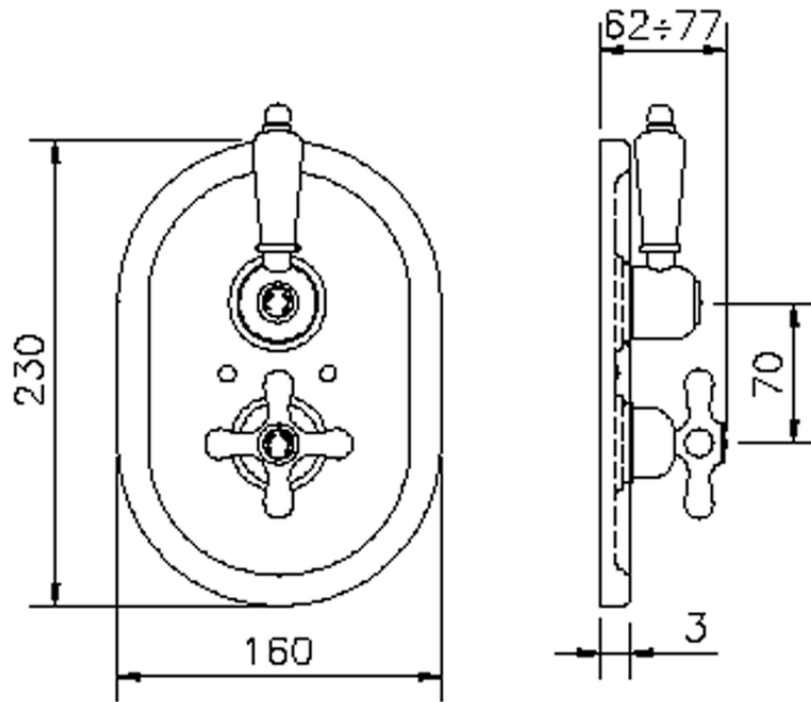

Exposed part for 1-outlet con.thermo.shower valve CROISSETTE_CS007280

CS007280

<https://en.huberitalia.com/exposed-part-for-1-outlet-con-thermo-shower-valve-croisette-cs007280>

ZB007341

<https://en.huberitalia.com/1-outlet-concealed-thermostatic-shower-valve-concealed-zb007341>

ZB007281

<https://en.huberitalia.com/1-outlet-concealed-thermostatic-shower-valve-concealed-zb007281>

2026-05-02