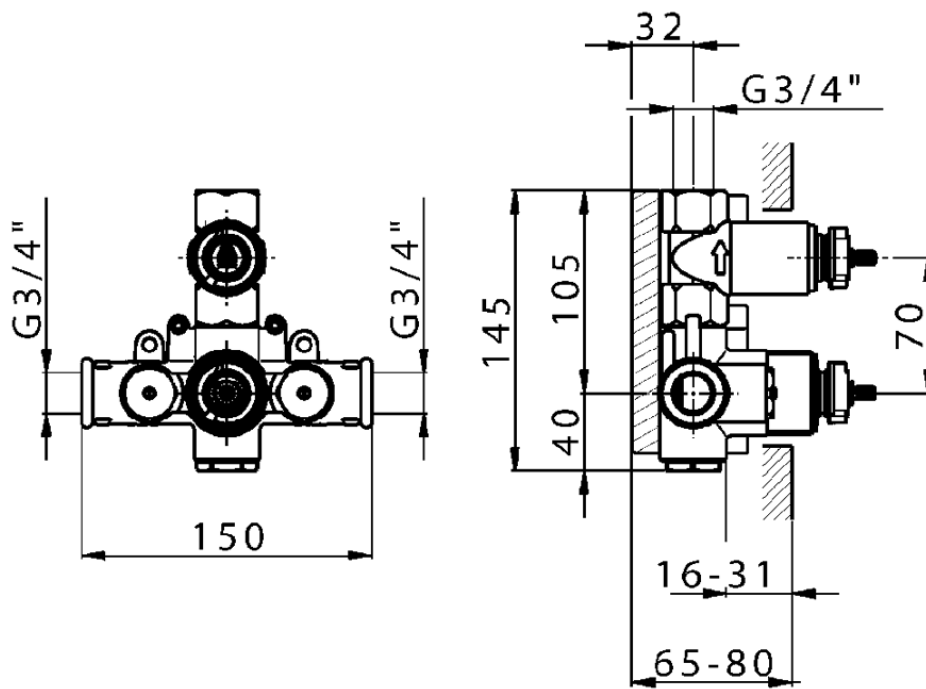

Exposed part for 1-outlet con.thermo.shower valve CROISSETTE_CS007280

CS007280

<https://en.huberitalia.com/exposed-part-for-1-outlet-con-thermo-shower-valve-croisette-cs007280>

ZB007341

<https://en.huberitalia.com/1-outlet-concealed-thermostatic-shower-valve-concealed-zb007341>

ZB007281

<https://en.huberitalia.com/1-outlet-concealed-thermostatic-shower-valve-concealed-zb007281>

2026-04-08