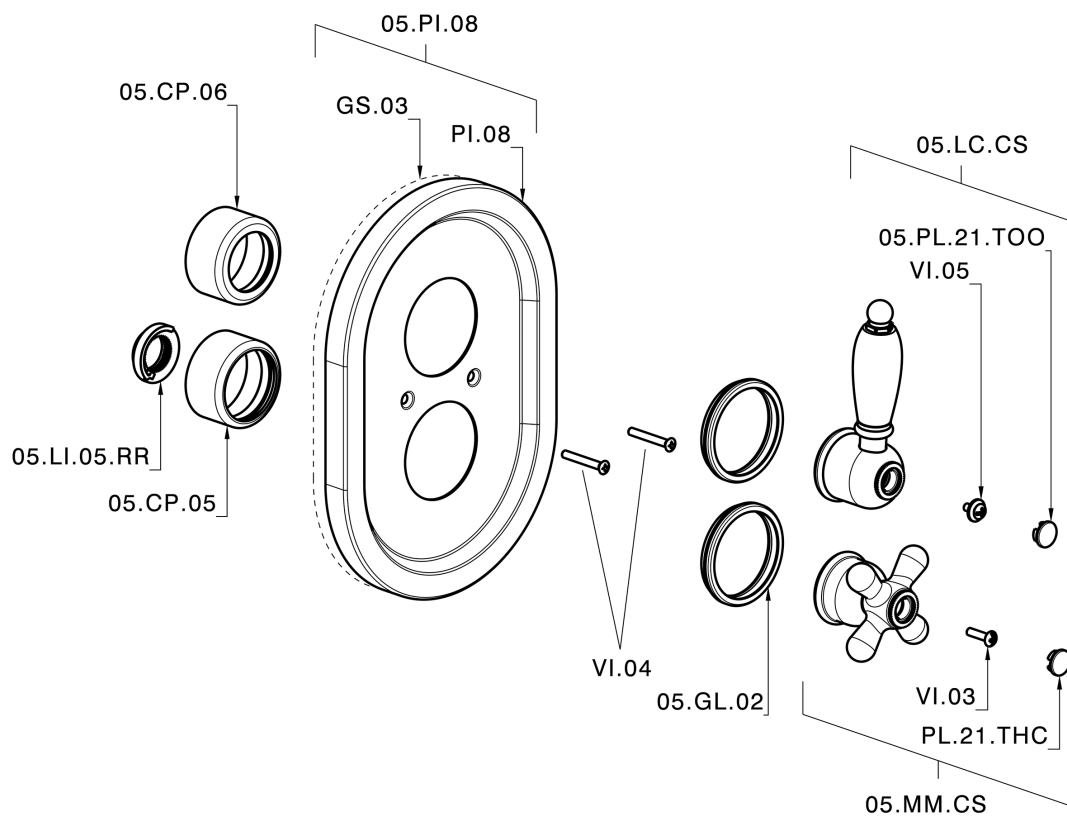

Exposed part for 1-outlet con.thermo.shower valve CROISSETTE_CS007280

1-outlet Concealed thermostatic shower valve CONCEALED_ZB007341

ZB007341

<https://en.huberitalia.com/1-outlet-concealed-thermostatic-shower-valve-concealed-zb007341>

1-outlet Concealed thermostatic shower valve CONCEALED_ZB007281

ZB007281

<https://en.huberitalia.com/1-outlet-concealed-thermostatic-shower-valve-concealed-zb007281>

2026-04-08