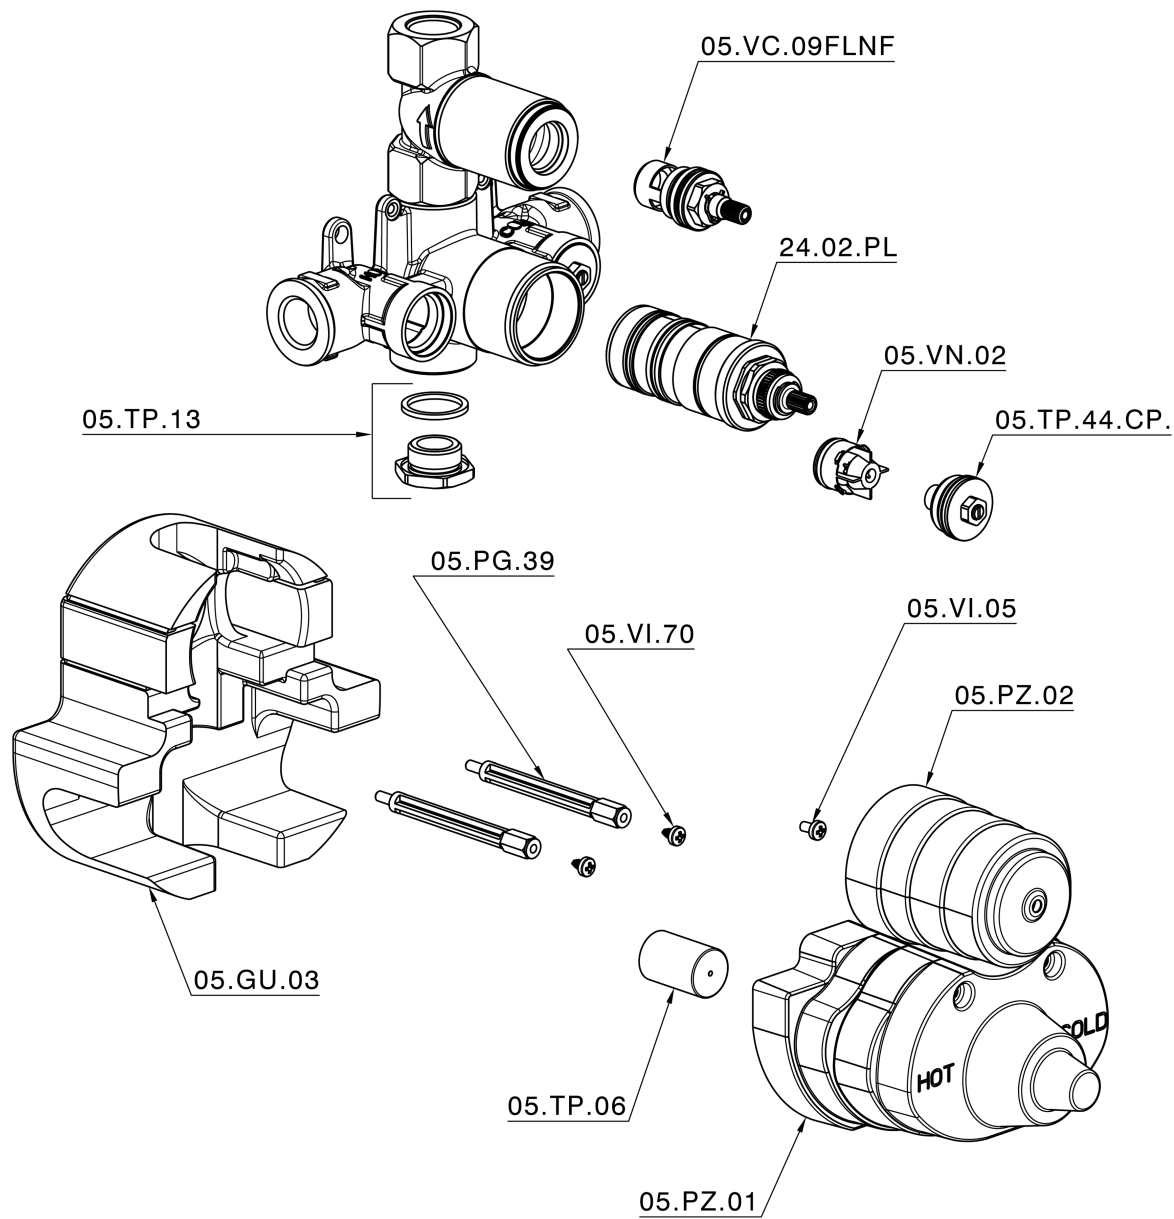

Exposed part for 1-outlet con.thermo.shower valve CROISSETTE_CS007280

1-outlet Concealed thermostatic shower valve CONCEALED_ZB007341

ZB007341

<https://en.huberitalia.com/1-outlet-concealed-thermostatic-shower-valve-concealed-zb007341>

1-outlet Concealed thermostatic shower valve CONCEALED_ZB007281

ZB007281

<https://en.huberitalia.com/1-outlet-concealed-thermostatic-shower-valve-concealed-zb007281>

2026-04-08