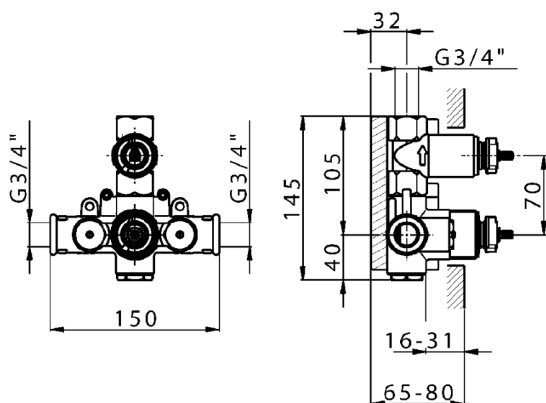

<https://en.huberitalia.com/exposed-part-for-1-outlet-con-thermo-shower-valve-croisette-cs007280>

1-outlet Concealed thermostatic shower valve **CONCEALED_ZB007341**

MODEL **ZB007341**

1-outlet Concealed thermostatic shower valve, stopvalve with 3/4" outlet, without trim kit

AVAILABLE FINISHINGS

04 04 Without finishing

CHARACTERISTICS

Installation	Concealed
Cartridge Spare Parts	23.51A.HF
HF Thermostatic Valve	
Concealed	1

Thermostatic

The Huber thermostatic is your personal water manager, helping you to handle, control and save water and energy.

1-outlet Concealed thermostatic shower valve **CONCEALED_ZB007281**

MODEL **ZB007281**

1-outlet Concealed thermostatic shower valve, Stopvalve with 1/2" outlet, without trim kit

AVAILABLE FINISHINGS

 **04** 04 Without finishing