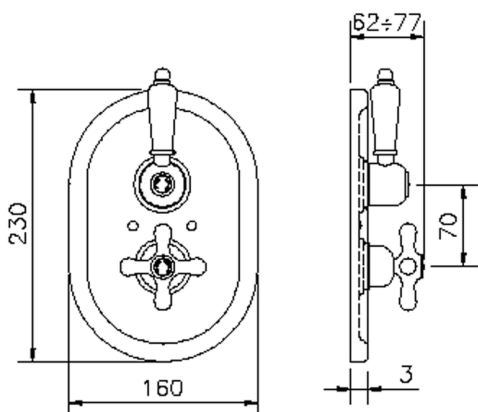

Exposed part for 1-outlet con.thermo.shower valve CROISSETTE_CS007280

MODEL **CS007280**

Exposed part for 1-outlet con.thermo.shower valve, stop valve, without concealed part, for items ZB007281-ZB007341

AVAILABLE FINISHINGS

- **21** 21 Chrome
- **27** 27 Old Bronze
- **2G** 2G Antique Gold
- **2W** 2W Brushed Gold

CHARACTERISTICS

Installation **Concealed**
Required concealed parts **ZB007341**
ZB007281

Thermostatic

The Huber thermostatic is your personal water manager, helping you to handle, control and save water and energy.