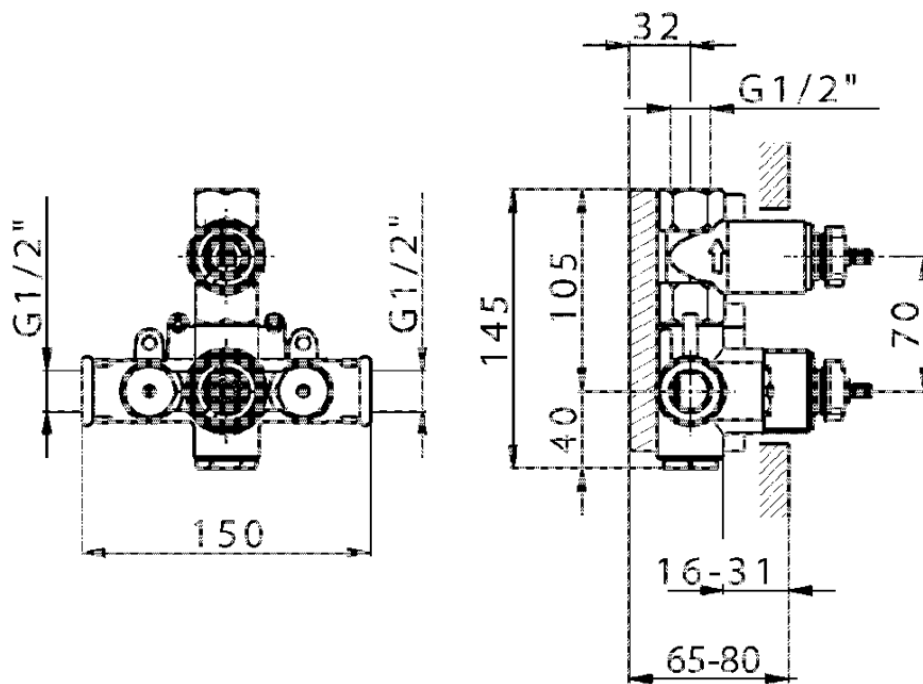

Exposed part for 1-outlet con.thermo.shower valve CROISSETTE_CS007280

CS007280

<https://en.huberitalia.com/exposed-part-for-1-outlet-con-thermo-shower-valve-croisette-cs007280>

ZB007341

<https://en.huberitalia.com/1-outlet-concealed-thermostatic-shower-valve-concealed-zb007341>

ZB007281

<https://en.huberitalia.com/1-outlet-concealed-thermostatic-shower-valve-concealed-zb007281>

2026-06-26