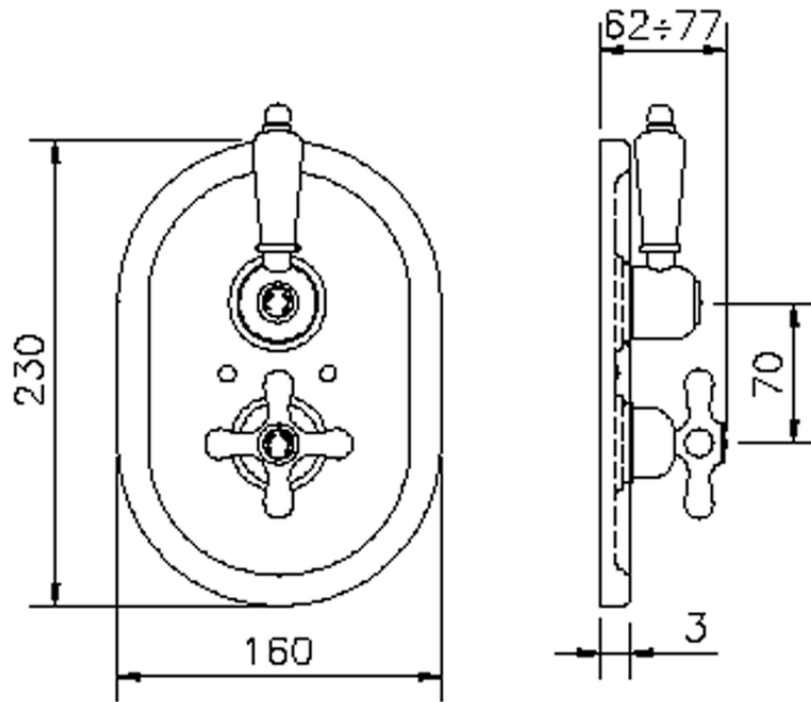

## Exposed part for 1-outlet con.thermo.shower valve CROISSETTE\_CS007280

CS007280

<https://en.huberitalia.com/exposed-part-for-1-outlet-con-thermo-shower-valve-croisette-cs007280>

ZB007341

<https://en.huberitalia.com/1-outlet-concealed-thermostatic-shower-valve-concealed-zb007341>

ZB007281

<https://en.huberitalia.com/1-outlet-concealed-thermostatic-shower-valve-concealed-zb007281>

2026-05-25