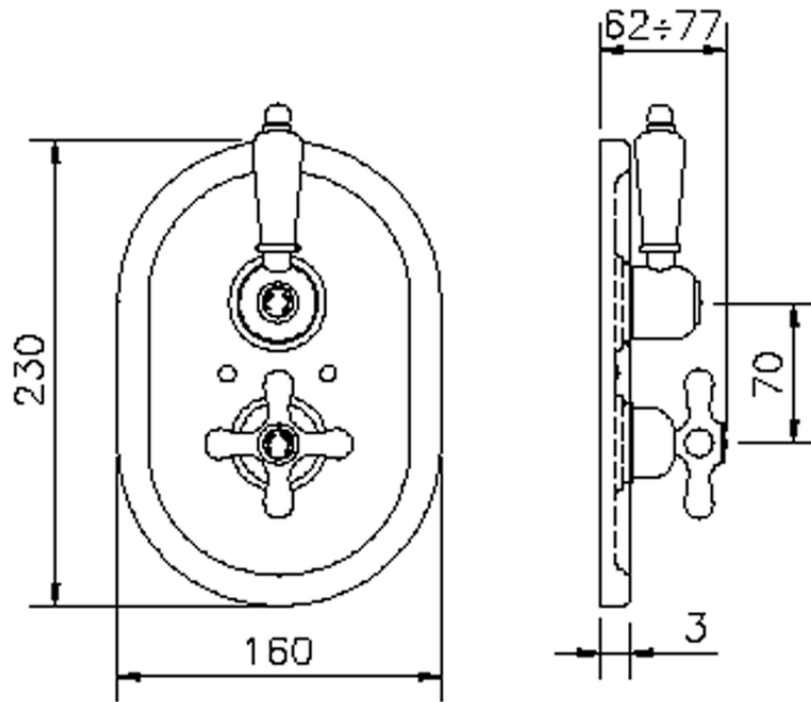

Exposed part for 1-outlet con.thermo.shower valve CROISSETTE_CS007280

CS007280

<https://en.huberitalia.com/exposed-part-for-1-outlet-con-thermo-shower-valve-croisette-cs007280>

ZB007341

<https://en.huberitalia.com/1-outlet-concealed-thermostatic-shower-valve-concealed-zb007341>

ZB007281

<https://en.huberitalia.com/1-outlet-concealed-thermostatic-shower-valve-concealed-zb007281>

2026-06-26