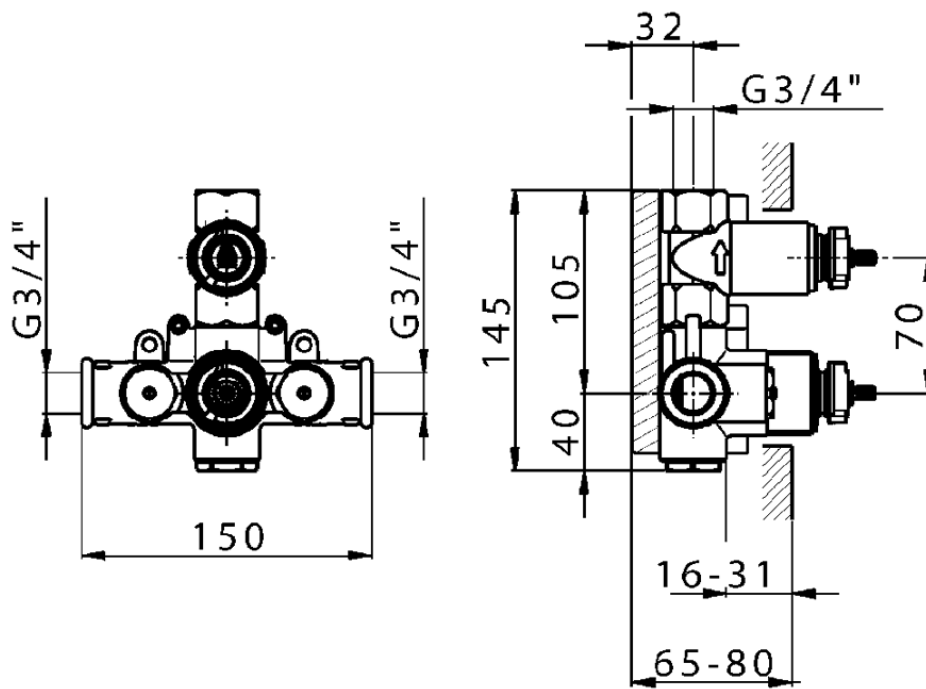

## Exposed part for 1-outlet con.thermo.shower valve CROISSETTE\_CS007280

CS007280

<https://en.huberitalia.com/exposed-part-for-1-outlet-con-thermo-shower-valve-croisette-cs007280>

ZB007341

<https://en.huberitalia.com/1-outlet-concealed-thermostatic-shower-valve-concealed-zb007341>

ZB007281

<https://en.huberitalia.com/1-outlet-concealed-thermostatic-shower-valve-concealed-zb007281>

2026-05-25