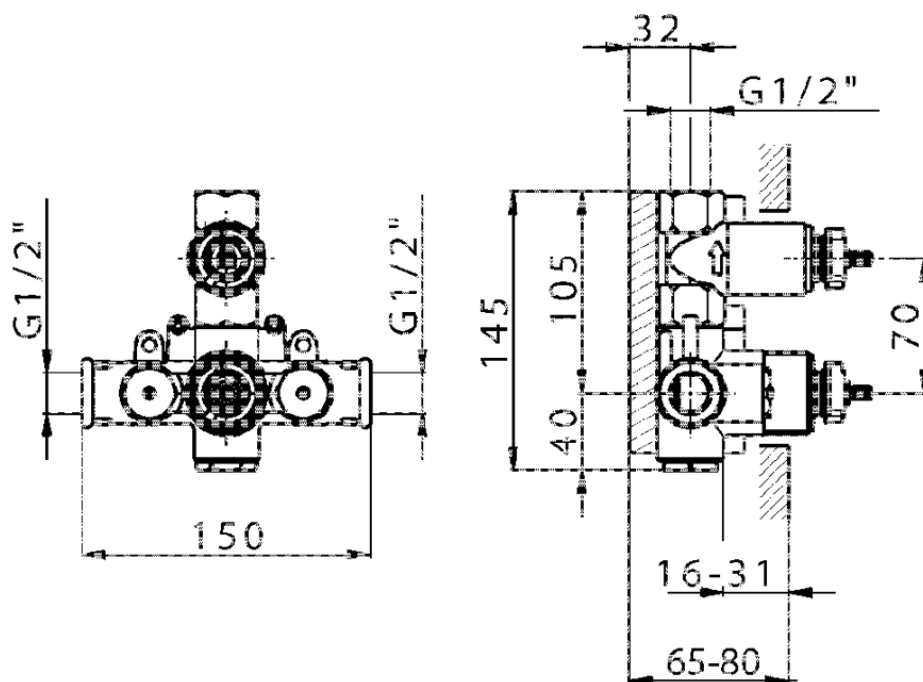

## Exposed part for 1-outlet con.thermo.shower valve CROISSETTE\_CS007280

CS007280

<https://en.huberitalia.com/exposed-part-for-1-outlet-con-thermo-shower-valve-croisette-cs007280>

ZB007341

<https://en.huberitalia.com/1-outlet-concealed-thermostatic-shower-valve-concealed-zb007341>

ZB007281

<https://en.huberitalia.com/1-outlet-concealed-thermostatic-shower-valve-concealed-zb007281>

2026-05-25