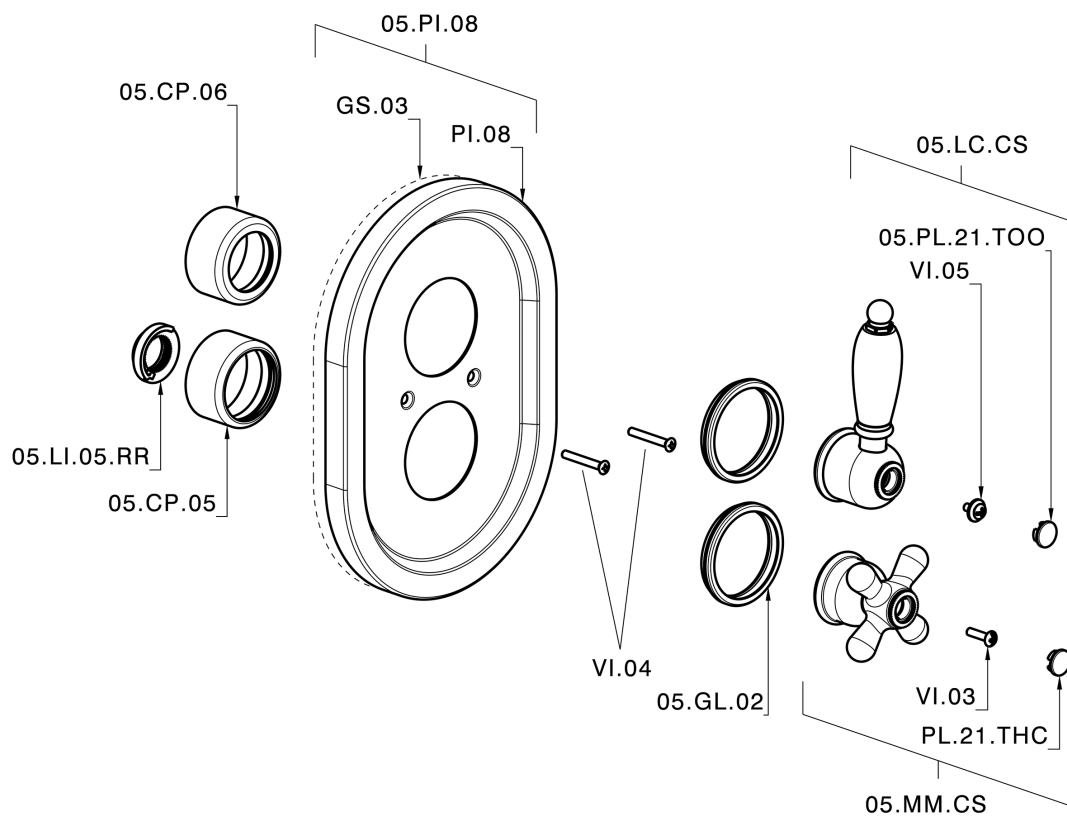

Exposed part for 1-outlet con.thermo.shower valve CROISSETTE_CS007280

1-outlet Concealed thermostatic shower valve CONCEALED_ZB007341

ZB007341

<https://en.huberitalia.com/1-outlet-concealed-thermostatic-shower-valve-concealed-zb007341>

1-outlet Concealed thermostatic shower valve CONCEALED_ZB007281

ZB007281

<https://en.huberitalia.com/1-outlet-concealed-thermostatic-shower-valve-concealed-zb007281>

2026-04-05