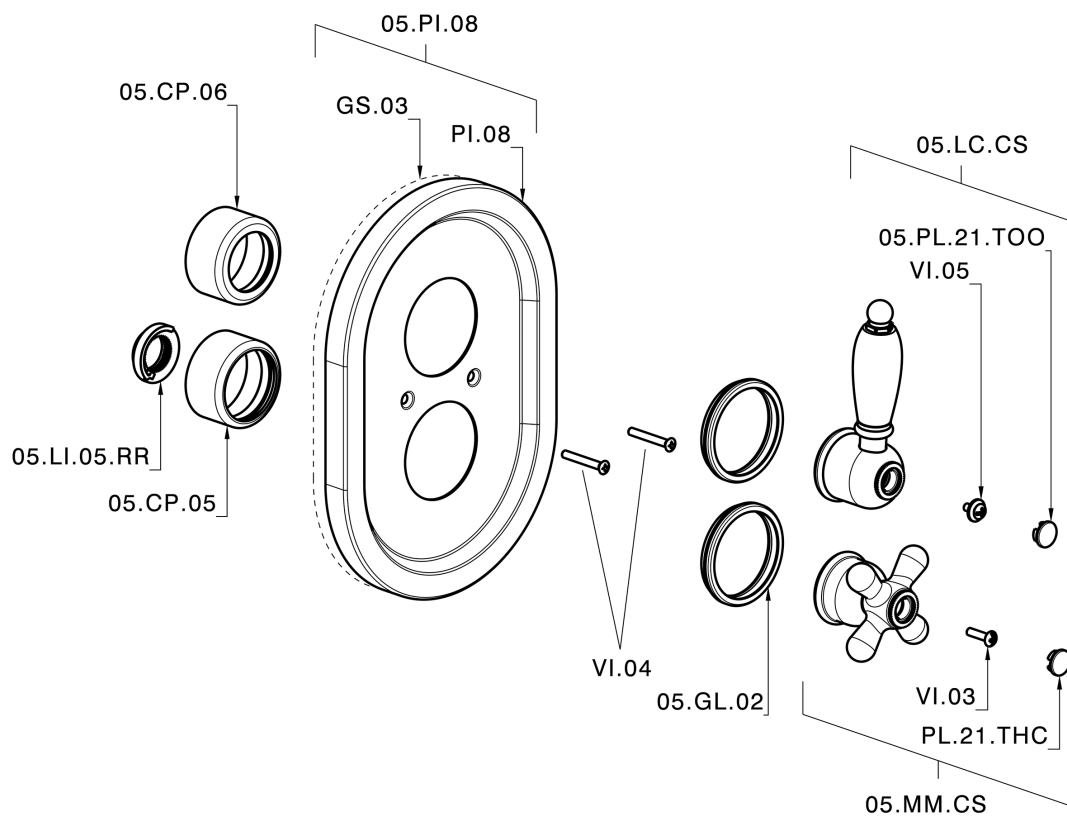

Exposed part for 1-outlet con.thermo.shower valve CROISSETTE_CS007280

CS007280

<https://en.huberitalia.com/exposed-part-for-1-outlet-con-thermo-shower-valve-croisette-cs007280>

1-outlet Concealed thermostatic shower valve CONCEALED_ZB007281

ZB007281

<https://en.huberitalia.com/1-outlet-concealed-thermostatic-shower-valve-concealed-zb007281>

2026-05-25