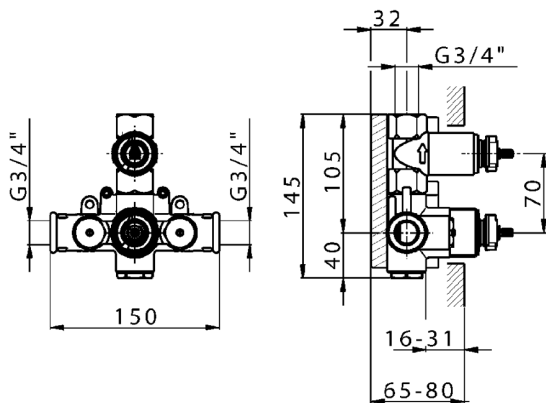

<https://en.huberitalia.com/exposed-part-for-1-outlet-con-thermo-shower-valve-croisette-cs007280>

1-outlet Concealed thermostatic shower valve CONCEALED_ZB007341

MODEL **ZB007341**

1-outlet Concealed thermostatic shower valve, stopvalve with 3/4" outlet, without trim kit

AVAILABLE FINISHINGS

04 04 Without finishing

CHARACTERISTICS

Installation	Concealed
Cartridge Spare Parts	23.51A.HF
HF Thermostatic Valve	
Concealed	1

Thermostatic

The Huber thermostatic is your personal water manager, helping you to handle, control and save water and energy.

1-outlet Concealed thermostatic shower valve CONCEALED_ZB007281

MODEL **ZB007281**

1-outlet Concealed thermostatic shower valve, Stopvalve with 1/2" outlet, without trim kit

AVAILABLE FINISHINGS

04 04 Without finishing