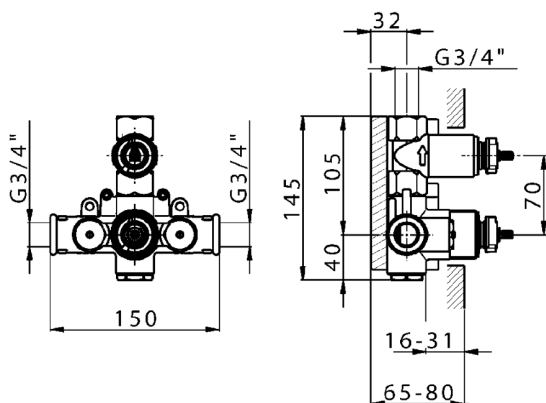

<https://en.huberitalia.com/exposed-part-for-1-outlet-con-thermo-shower-valve-croisette-cs007280>

1-outlet Concealed thermostatic shower valve CONCEALED_ZB007341

MODEL **ZB007341**

1-outlet Concealed thermostatic shower valve, stopvalve with 3/4" outlet, without trim kit

AVAILABLE FINISHINGS

04 04 Without finishing

CHARACTERISTICS

Installation	Concealed
Cartridge Spare Parts	23.51A.HF
HF Thermostatic Valve	
Concealed	1

Thermostatic

The Huber thermostatic is your personal water manager, helping you to handle, control and save water and energy.

1-outlet Concealed thermostatic shower valve **CONCEALED_ZB007281**

MODEL **ZB007281**

1-outlet Concealed thermostatic shower valve, Stopvalve with 1/2" outlet, without trim kit

AVAILABLE FINISHINGS

 **04** 04 Without finishing