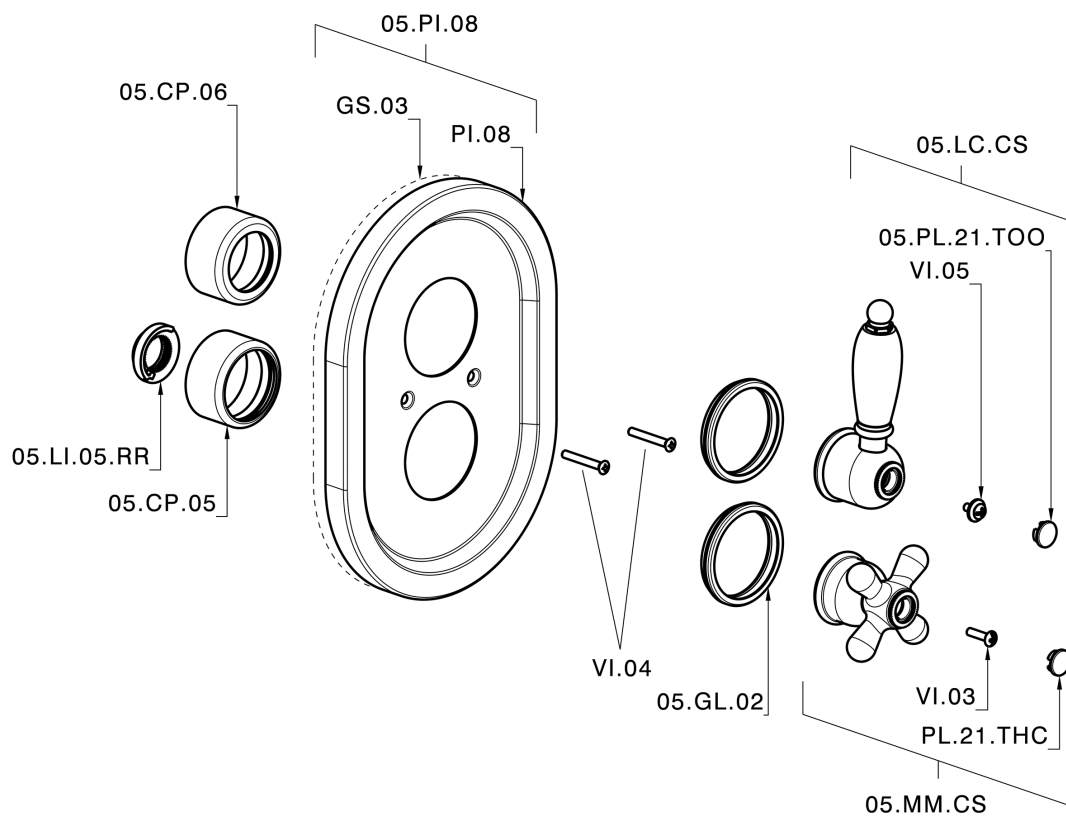

Exposed part for 1-outlet con.thermo.shower valve CROISSETTE_CS007280

MODEL **CS007280**

Exposed part for 1-outlet con.thermo.shower valve, stop valve, without concealed part, for items ZB007281-ZB007341

Thermostatic

The Huber thermostatic is your personal water manager, helping you to handle, control and save water and energy.

Exposed part for 1-outlet con.thermo.shower valve CROISSETTE_CS007280

CS007280

<https://en.huberitalia.com/exposed-part-for-1-outlet-con-thermo-shower-valve-croisette-cs007280>

1-outlet Concealed thermostatic shower valve CONCEALED_ZB007341

MODEL **ZB007341**

1-outlet Concealed thermostatic shower valve, stopvalve with 3/4" outlet, without trim kit

CHARACTERISTICS

Installation	Concealed
Cartridge Spare Parts	24.04A.PP
8x20 Plus P Thermostatic Valve	
Concealed	1

Thermostatic

The Huber thermostatic is your personal water manager, helping you to handle, control and save water and energy.