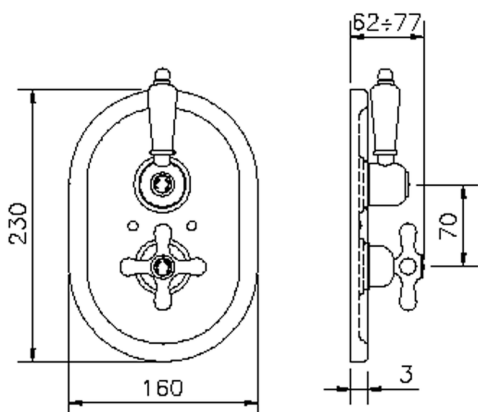

Exposed part for 1-outlet con.thermo.shower valve CROISSETTE_CS007280

MODEL **CS007280**

Exposed part for 1-outlet con.thermo.shower valve, stop valve, without concealed part, for items ZB007281-ZB007341

AVAILABLE FINISHINGS

-  **21** 21 Chrome
-  **27** 27 Old Bronze
-  **2G** 2G Antique Gold
-  **2W** 2W Brushed Gold

CHARACTERISTICS

Installation **Concealed**
 Required concealed parts **ZB007341**
ZB007281

<https://en.huberitalia.com/exposed-part-for-1-outlet-con-thermo-shower-valve-croisette-cs007280>

1-outlet Concealed thermostatic shower valve CONCEALED_ZB007341

MODEL **ZB007341**

1-outlet Concealed thermostatic shower valve, stopvalve with 3/4" outlet, without trim kit