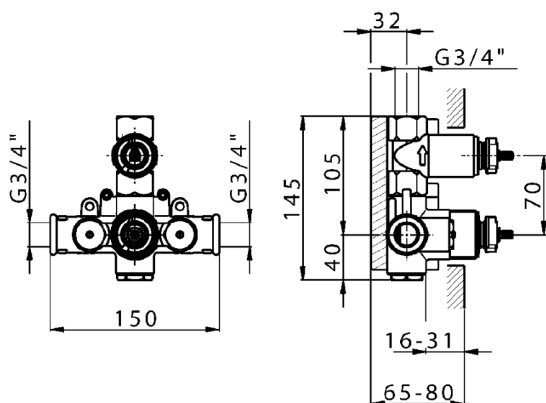

<https://en.huberitalia.com/exposed-part-for-1-outlet-con-thermo-shower-valve-croisette-cs007280>

1-outlet Concealed thermostatic shower valve **CONCEALED_ZB007341**

MODEL **ZB007341**

1-outlet Concealed thermostatic shower valve, stopvalve with 3/4" outlet, without trim kit

AVAILABLE FINISHINGS

04 04 Without finishing

CHARACTERISTICS

Installation	Concealed
Cartridge Spare Parts	23.51A.HF
HF Thermostatic Valve	
Concealed	1

Thermostatic

The Huber thermostatic is your personal water manager, helping you to handle, control and save water and energy.

1-outlet Concealed thermostatic shower valve CONCEALED_ZB007281

MODEL **ZB007281**

1-outlet Concealed thermostatic shower valve, Stopvalve with 1/2" outlet, without trim kit

AVAILABLE FINISHINGS

04 04 Without finishing