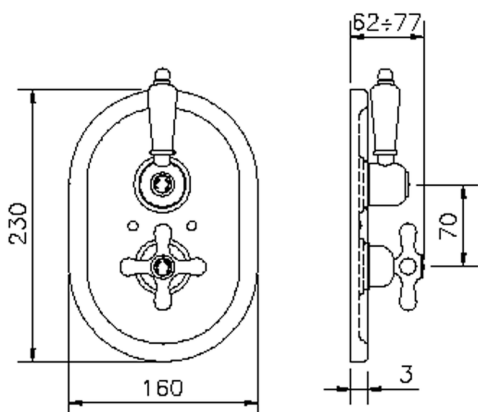

Exposed part for 1-outlet con.thermo.shower valve CROISSETTE_CS007280

MODEL **CS007280**

Exposed part for 1-outlet con.thermo.shower valve, stop valve, without concealed part, for items ZB007281-ZB007341

AVAILABLE FINISHINGS

-  **21** 21 Chrome
-  **27** 27 Old Bronze
-  **2G** 2G Antique Gold
-  **2W** 2W Brushed Gold

CHARACTERISTICS

Installation **Concealed**
 Required concealed parts **ZB007341**
ZB007281