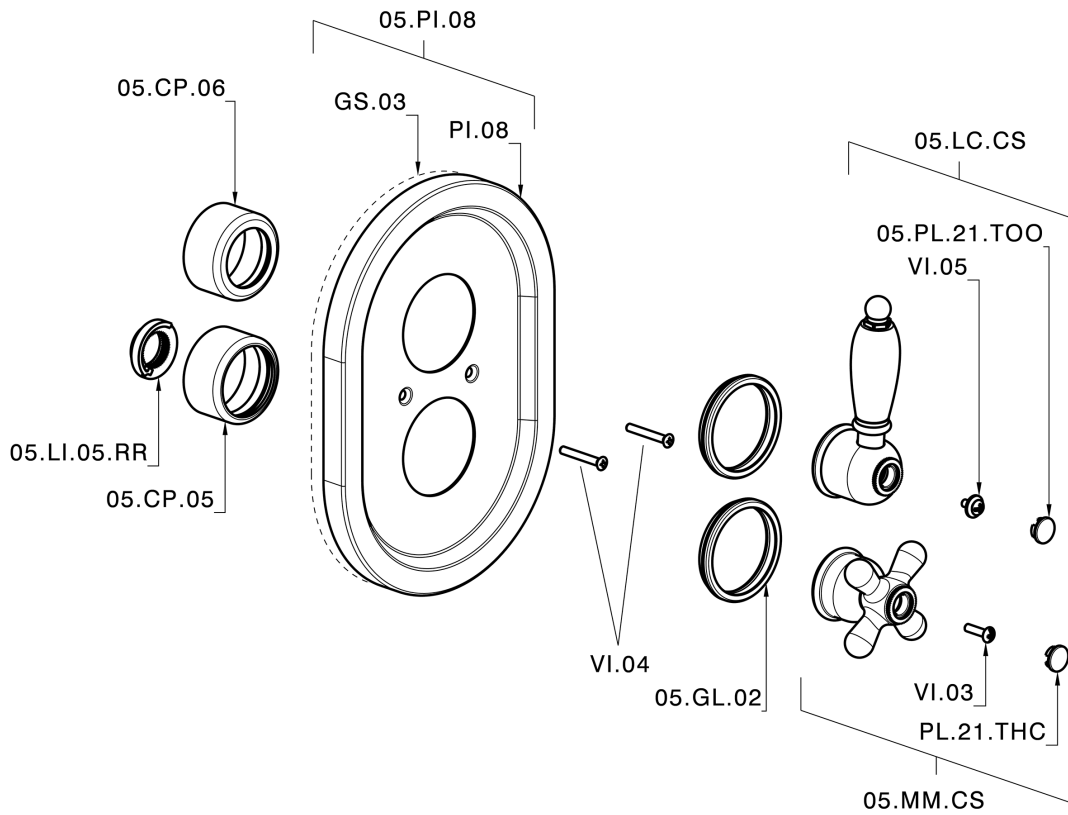

Exposed part for 1-outlet con.thermo.shower valve CROISSETTE_CS007280

MODEL **CS007280**

Exposed part for 1-outlet con.thermo.shower valve, stop valve, without concealed part, for items ZB007281-ZB007341

Thermostatic

The Huber thermostatic is your personal water manager, helping you to handle, control and save water and energy.

Exposed part for 1-outlet con.thermo.shower valve CROISSETTE_CS007280

CS007280

<https://en.huberitalia.com/exposed-part-for-1-outlet-con-thermo-shower-valve-croisette-cs007280>

1-outlet Concealed thermostatic shower valve **CONCEALED_ZB007341**

MODEL **ZB007341**

1-outlet Concealed thermostatic shower valve, stopvalve with 3/4" outlet, without trim kit

CHARACTERISTICS

Installation **Concealed**

Cartridge Spare Parts **24.04A.PP**

8x20 Plus P Thermostatic Valve

Concealed **1**

Thermostatic

The Huber thermostatic is your personal water manager, helping you to handle, control and save water and energy.