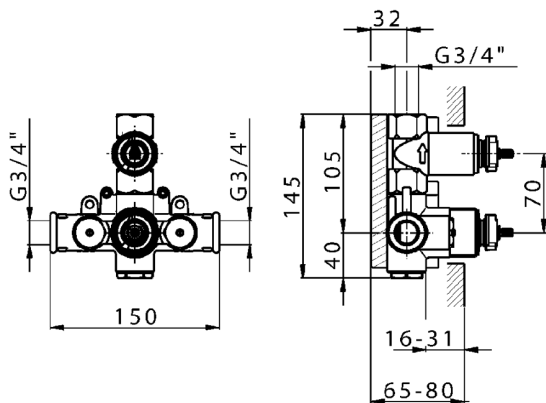

Exposed part for 1-outlet con.thermo.shower valve CROISSETTE_CS007280

MODEL **CS007280**

Exposed part for 1-outlet con.thermo.shower valve, stop valve, without concealed part, for items ZB007281-ZB007341

MODEL **ZB007341**

1-outlet Concealed thermostatic shower valve, stopvalve with 3/4" outlet, without trim kit

AVAILABLE FINISHINGS

 **04** 04 Without finishing

CHARACTERISTICS

Installation	Concealed
Cartridge Spare Parts	23.51A.HF
HF Thermostatic Valve	
Concealed	1