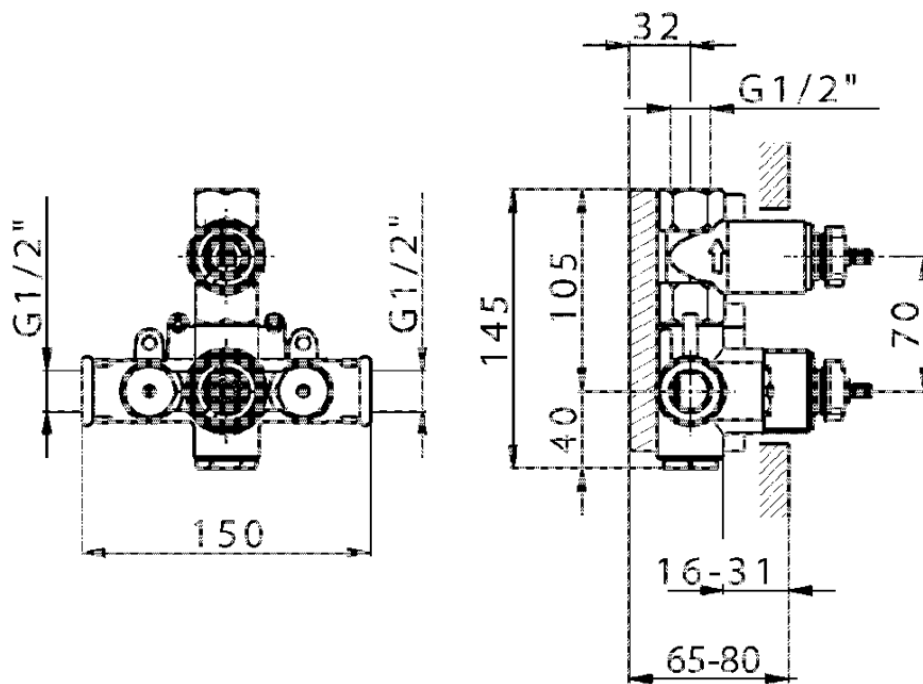

Exposed part for 1-outlet con.thermo.shower valve CROISSETTE_CS007280

CS007280

<https://en.huberitalia.com/exposed-part-for-1-outlet-con-thermo-shower-valve-croisette-cs007280>

ZB007341

<https://en.huberitalia.com/1-outlet-concealed-thermostatic-shower-valve-concealed-zb007341>

ZB007281

<https://en.huberitalia.com/1-outlet-concealed-thermostatic-shower-valve-concealed-zb007281>

2026-04-08