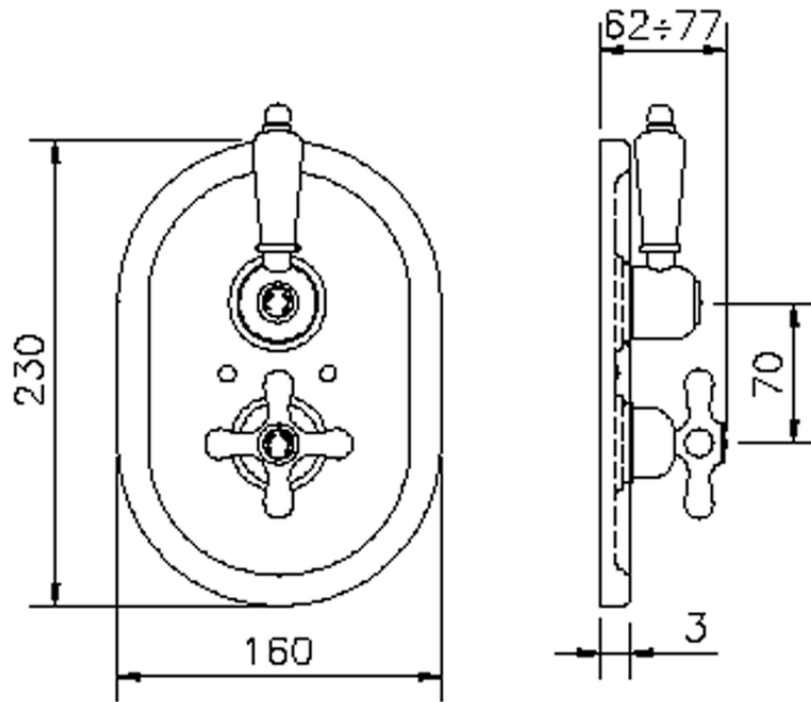

Exposed part for 1-outlet con.thermo.shower valve CROISSETTE_CS007280

CS007280

<https://en.huberitalia.com/exposed-part-for-1-outlet-con-thermo-shower-valve-croisette-cs007280>

ZB007341

<https://en.huberitalia.com/1-outlet-concealed-thermostatic-shower-valve-concealed-zb007341>

ZB007281

<https://en.huberitalia.com/1-outlet-concealed-thermostatic-shower-valve-concealed-zb007281>

2026-04-08