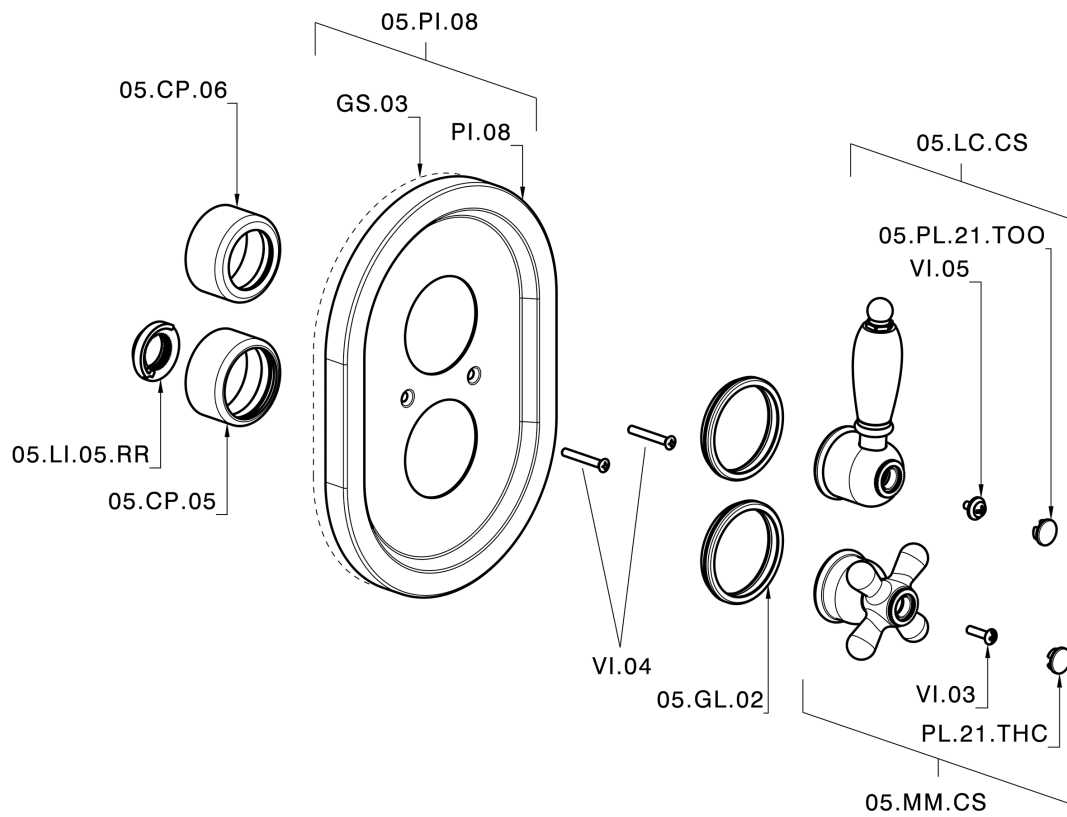

Exposed part for 1-outlet con.thermo.shower valve CROISSETTE_CS007280

CS007280

<https://en.huberitalia.com/exposed-part-for-1-outlet-con-thermo-shower-valve-croisette-cs007280>

1-outlet Concealed thermostatic shower valve CONCEALED_ZB007341

ZB007341

<https://en.huberitalia.com/1-outlet-concealed-thermostatic-shower-valve-concealed-zb007341>

1-outlet Concealed thermostatic shower valve CONCEALED_ZB007281

ZB007281

<https://en.huberitalia.com/1-outlet-concealed-thermostatic-shower-valve-concealed-zb007281>