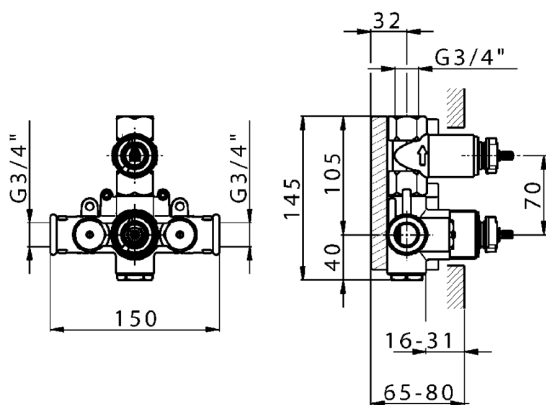

Thermostatic

The Huber thermostatic is your personal water manager, helping you to handle, control and save water and energy.