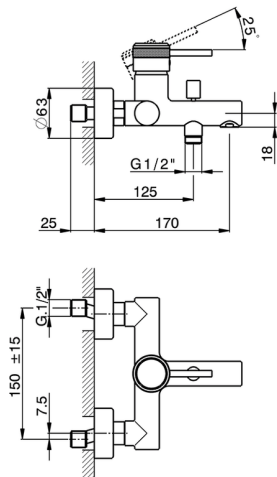

## Single lever bath mixer CHRONOS\_CR000133

MODEL **CR000133**

Single lever bath mixer, without shower set, 1/2" M flexible connection, with check valve

### CHARACTERISTICS

Cartridge Spare Parts **ZZ95435000**

**35 mm Cartridge**

2026-06-10