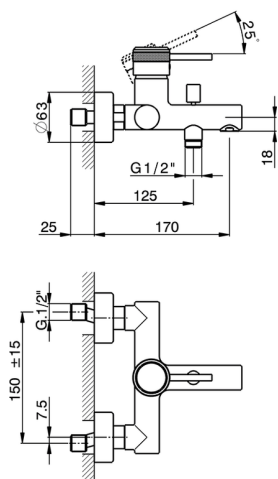

## Single lever bath mixer CHRONOS\_CR000133

MODEL **CR000133**

Single lever bath mixer, without shower set, 1/2" M flexible connection, with check valve

### CHARACTERISTICS

Cartridge Spare Parts **ZZ95435000**

**35 mm Cartridge**

2026-06-10