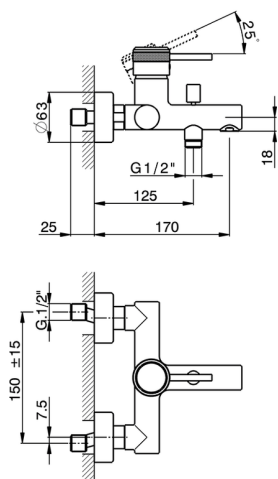

CHARACTERISTICS

Cartridge Spare Parts **ZZ95435000**

35 mm Cartridge