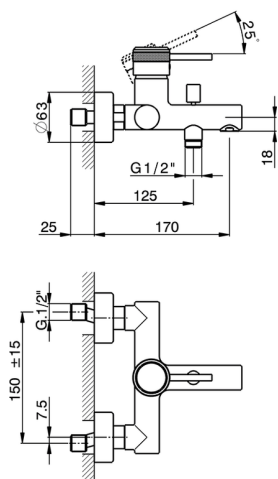

Single lever bath mixer CHRONOS_CR000133

MODEL **CR000133**

Single lever bath mixer, without shower set, 1/2" M flexible connection, with check valve

AVAILABLE FINISHINGS

- 
21 21 Chrome
- 
2F 2F Brushed Nickel
- 
2Q 2Q Black Titanium

CHARACTERISTICS

Cartridge Spare Parts **ZZ95435000**

35 mm Cartridge

2026-04-06