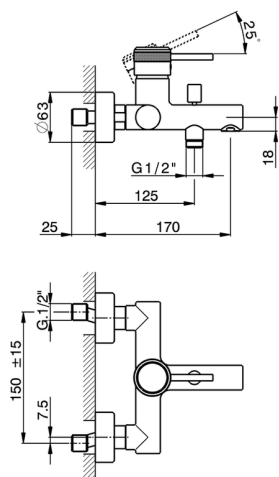

Single lever bath mixer CHRONOS_CR000133

MODEL **CR000133**

Single lever bath mixer, without shower set, 1/2" M flexible connection, with check valve

AVAILABLE FINISHINGS

-  **21** 21 Chrome
-  **2F** 2F Brushed Nickel
-  **2Q** 2Q Black Titanium

CHARACTERISTICS

Cartridge Spare Parts **ZZ95435000**

35 mm Cartridge

2026-06-15