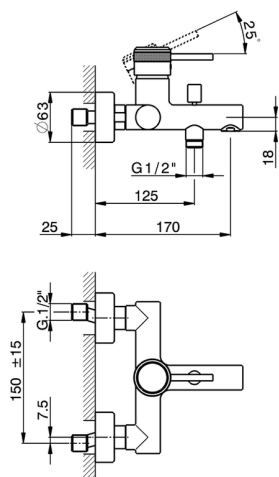

Single lever bath mixer CHRONOS_CR000133

MODEL **CR000133**

Single lever bath mixer, without shower set, 1/2" M flexible connection, with check valve

AVAILABLE FINISHINGS

-  **21** 21 Chrome
-  **2F** 2F Brushed Nickel
-  **2Q** 2Q Black Titanium

CHARACTERISTICS

Cartridge Spare Parts **ZZ95435000**

35 mm Cartridge

2026-06-06