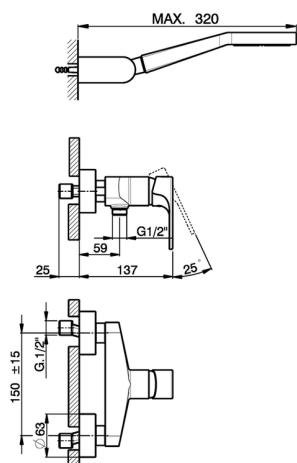

## Single lever shower mixer, with shower set H3\_AH000450

MODEL **AH000450**

Single lever shower mixer, with shower set, wall mounted adjustable handshower bracket, 100 mm ABS one spray handshower, 150 cm smooth SILVERFLEX Flexible Hose

### CHARACTERISTICS

Cartridge Spare Parts **ZZ95435000**

**35 mm Cartridge**

2024-11-23