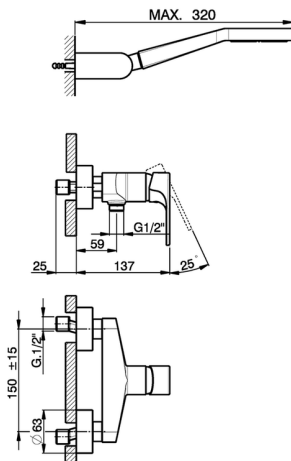

Single lever shower mixer, with shower set H3_AH000450

MODEL **AH000450**

Single lever shower mixer, with shower set, wall mounted adjustable handshower bracket, 100 mm ABS one spray handshower, 150 cm smooth SILVERFLEX Flexible Hose

AVAILABLE FINISHINGS

-  **21** 21 Chrome
-  **2F** 2F Brushed Nickel
-  **40** 40 Matt Black

CHARACTERISTICS

Cartridge Spare Parts **ZZ95435000**

35 mm Cartridge

2024-11-23