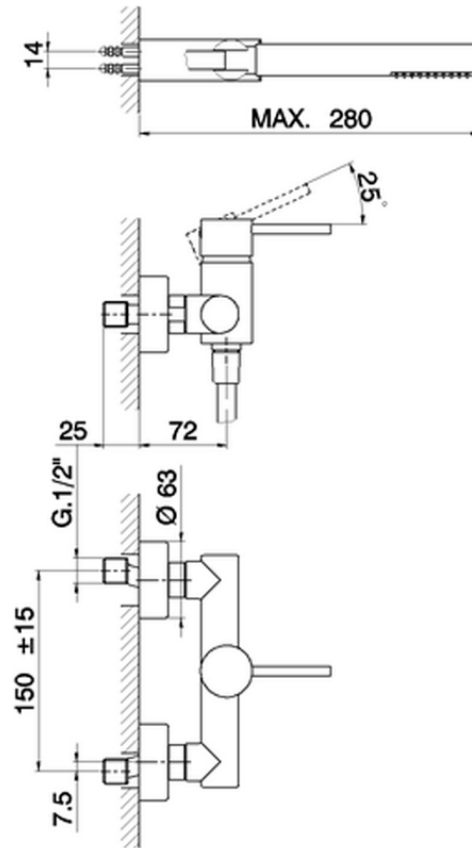

Single lever shower mixer, with shower set TRATTO EVO_TV000450

TV000450

<https://en.huberitalia.com/single-lever-shower-mixer-with-shower-set-tratto-evo-tv000450>

2026-04-25