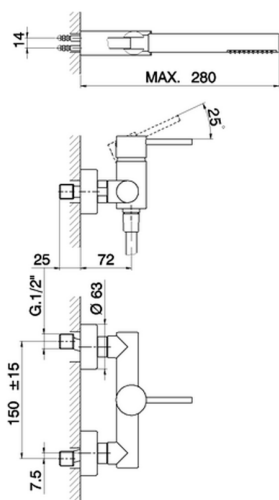

Single lever shower mixer, with shower set TRATTO EVO_TV000450

MODEL **TV000450**

Single lever shower mixer, with shower set, wall mounted adjustable handshower bracket, 26 mm ABS minimalistic one spray handshower, 150 cm Brass flexible hose

AVAILABLE FINISHINGS

CHARACTERISTICS

Cartridge Spare Parts **ZZ95409000**

35 mm Cartridge

2026-06-13