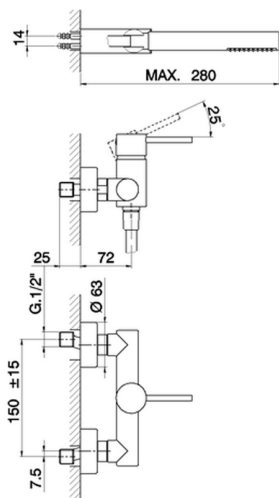

## Single lever shower mixer, with shower set TRATTO EVO\_TV000450

MODEL **TV000450**

Single lever shower mixer, with shower set, wall mounted adjustable handshower bracket, 26 mm ABS minimalistic one spray handshower, 150 cm Brass flexible hose

AVAILABLE FINISHINGS

CHARACTERISTICS

Cartridge Spare Parts **ZZ95409000**

**35 mm Cartridge**

2026-04-25