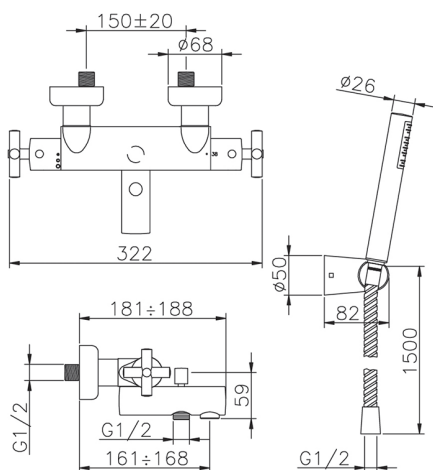

Thermostatic bath mixer, with shower set SUITE_SUD27010

MODEL **SUD27010**

Thermostatic bath mixer, with shower set, wall mounted swivel handshower bracket, ABS 27 mm minimalistic one spray handshower, 150 cm Brass flexible hose

AVAILABLE FINISHINGS

-  **21** 21 Chrome
-  **40** 40 Matt Black
-  **2F** 2F Brushed Nickel
-  **2W** 2W Brushed Gold

CHARACTERISTICS

Cartridge Spare Parts **24.04A.PP**

8x20 Plus P Thermostatic Valve

Thermostatic