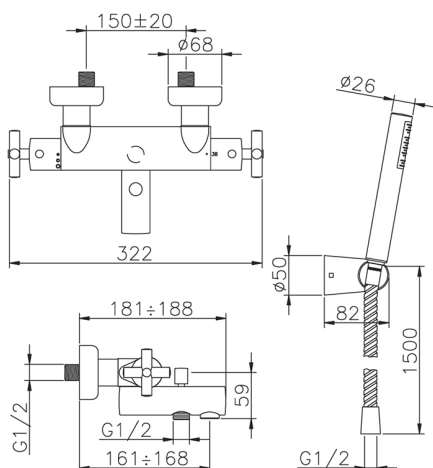

Thermostatic bath mixer, with shower set SUITE_SUD27010

MODEL **SUD27010**

Thermostatic bath mixer, with shower set, wall mounted swivel handshower bracket, ABS 27 mm minimalistic one spray handshower, 150 cm Brass flexible hose

AVAILABLE FINISHINGS

-  **21** 21 Chrome
-  **40** 40 Matt Black
-  **2F** 2F Brushed Nickel
-  **2W** 2W Brushed Gold

CHARACTERISTICS

Cartridge Spare Parts **24.04A.PP**

8x20 Plus P Thermostatic Valve

Thermostatic