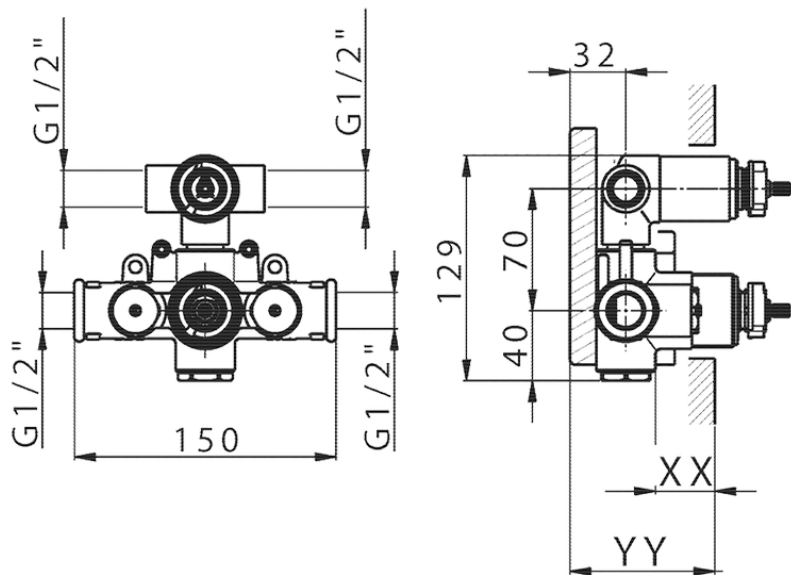

Exposed part for con.thermo.shower valve, 2-outlet THERMO_TV018100

TV018100

<https://en.huberitalia.com/exposed-part-for-con-thermo-shower-valve-2-outlet-thermo-tv018100>

Piastra/Plate/Plaque/Platte/Placa

2-3mm: XX 25-40 YY 76-91

10 mm: XX 16-31 YY 65-80

ZB018101

<https://en.huberitalia.com/2-outlet-concealed-thermostatic-shower-valve-concealed-zb018101>

2026-06-24