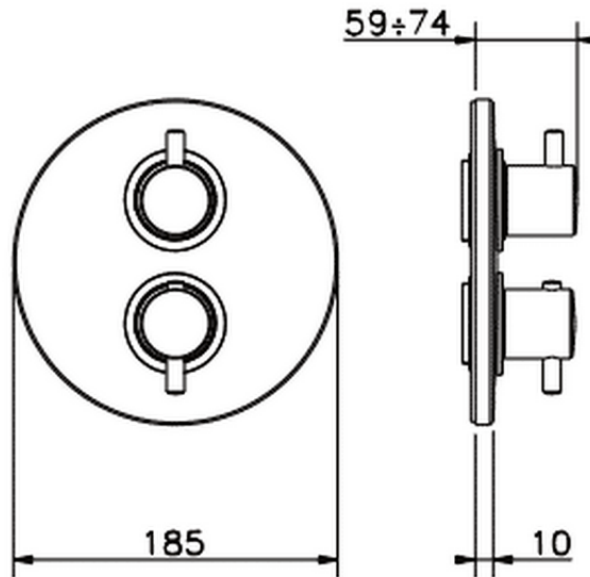

## Exposed part for con.thermo.shower valve, 2-outlet THERMO\_TV018100

TV018100

<https://en.huberitalia.com/exposed-part-for-con-thermo-shower-valve-2-outlet-thermo-tv018100>

## Piastra/Plate/Plaque/Platte/Placa

2-3mm: XX 25-40 YY 76-91

10 mm: XX 16-31 YY 65-80

ZB018101

<https://en.huberitalia.com/2-outlet-concealed-thermostatic-shower-valve-concealed-zb018101>

2026-04-05