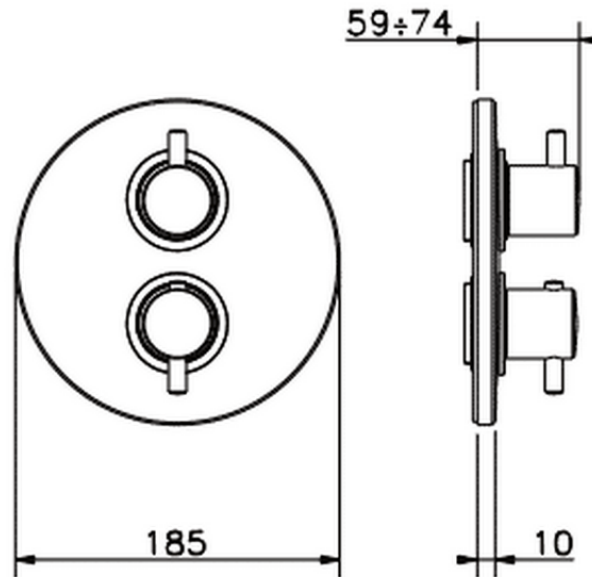

Exposed part for con.thermo.shower valve, 2-outlet THERMO_TV018100

TV018100

<https://en.huberitalia.com/exposed-part-for-con-thermo-shower-valve-2-outlet-thermo-tv018100>

Piastra/Plate/Plaque/Platte/Placa

2-3mm: XX 25-40 YY 76-91

10 mm: XX 16-31 YY 65-80

ZB018101

<https://en.huberitalia.com/2-outlet-concealed-thermostatic-shower-valve-concealed-zb018101>

2026-05-25