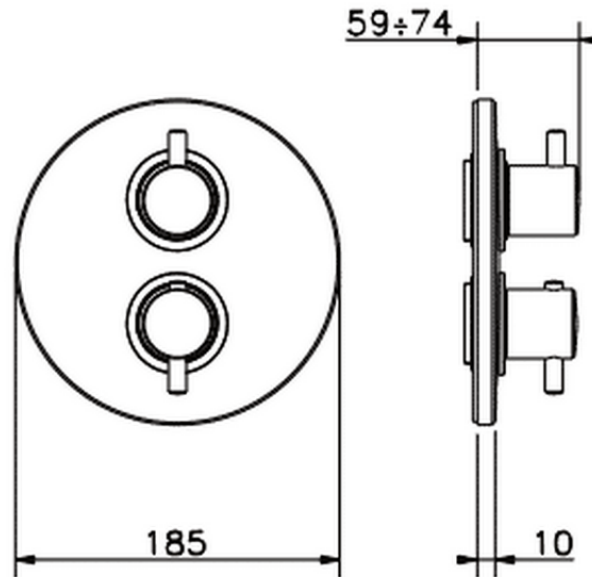

## Exposed part for con.thermo.shower valve, 2-outlet THERMO\_TV018100

TV018100

<https://en.huberitalia.com/exposed-part-for-con-thermo-shower-valve-2-outlet-thermo-tv018100>

## Piastra/Plate/Plaque/Platte/Placa

2-3mm: XX 25-40 YY 76-91

10 mm: XX 16-31 YY 65-80

ZB018101

<https://en.huberitalia.com/2-outlet-concealed-thermostatic-shower-valve-concealed-zb018101>

2026-04-29