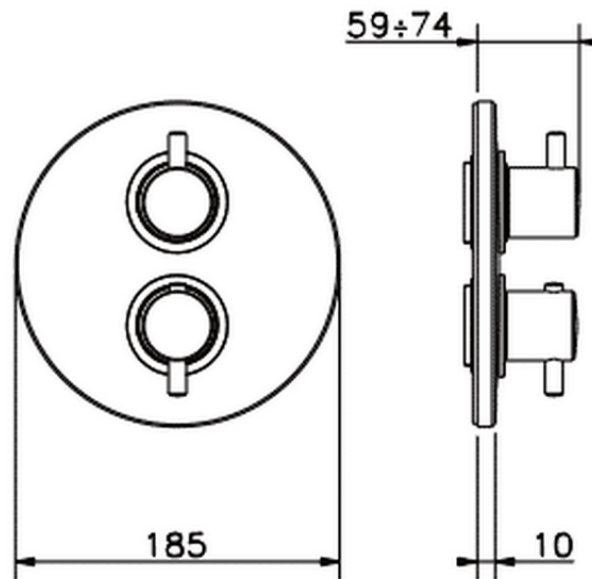

Exposed part for con.thermo.shower valve, 2-outlet THERMO_TV018100

TV018100

<https://en.huberitalia.com/exposed-part-for-con-thermo-shower-valve-2-outlet-thermo-tv018100>

Piastra/Plate/Plaque/Platte/Placa

2-3mm: XX 25-40 YY 76-91

10 mm: XX 16-31 YY 65-80

ZB018101

<https://en.huberitalia.com/2-outlet-concealed-thermostatic-shower-valve-concealed-zb018101>

2026-06-24