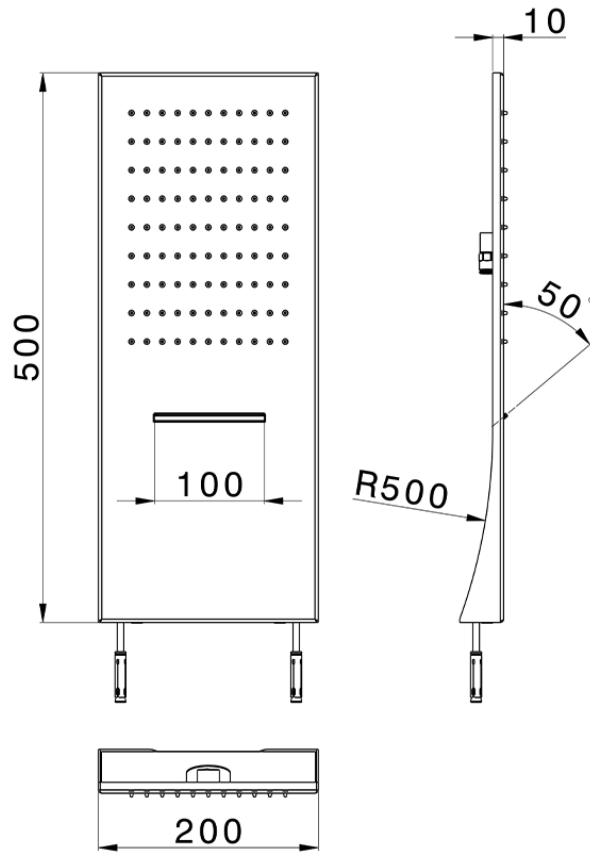

Wall-mounted showerhead ZEN_ZS122090

ZS122090

<https://en.huberitalia.com/wall-mounted-showerhead-zen-zs122090>

2026-06-13