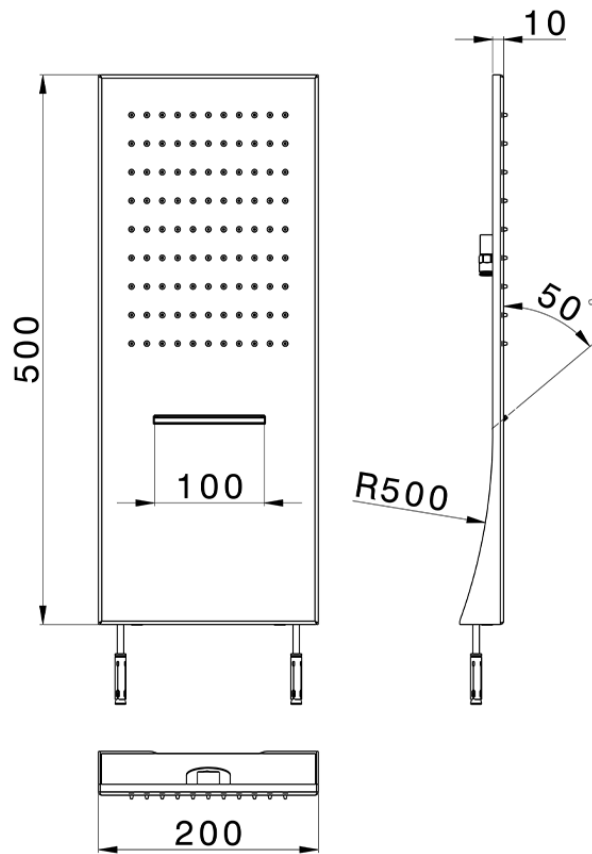

Wall-mounted showerhead ZEN_ZS122090

ZS122090

<https://en.huberitalia.com/wall-mounted-showerhead-zen-zs122090>

2026-04-06