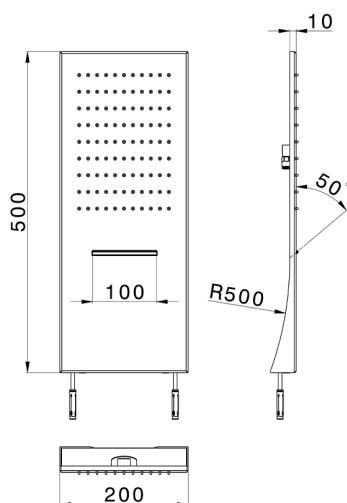

Wall-mounted showerhead ZEN_ZS122090

MODEL **ZS122090**

Wall-mounted showerhead,rain, waterfall functions,Stainless Steel AISI 304

AVAILABLE FINISHINGS

- **D1** D1 Brushed Inox
- **40** 40 Matt Black
- **4Q** 4Q Matt White
- **D2** D2 Polished Inox

CHARACTERISTICS

2026-01-13