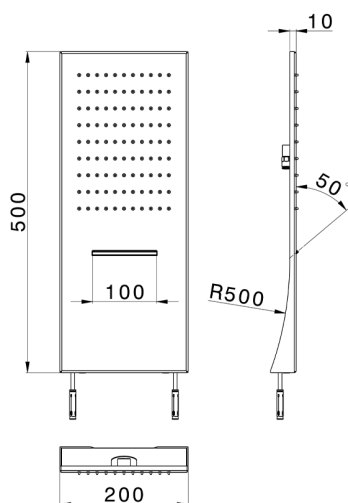

Wall-mounted showerhead ZEN_ZS122090

MODEL **ZS122090**

Wall-mounted showerhead,rain, waterfall functions,Stainless Steel AISI 304

AVAILABLE FINISHINGS

- **D1** D1 Brushed Inox
- **40** 40 Matt Black
- **4Q** 4Q Matt White
- **D2** D2 Polished Inox

CHARACTERISTICS

2026-05-15