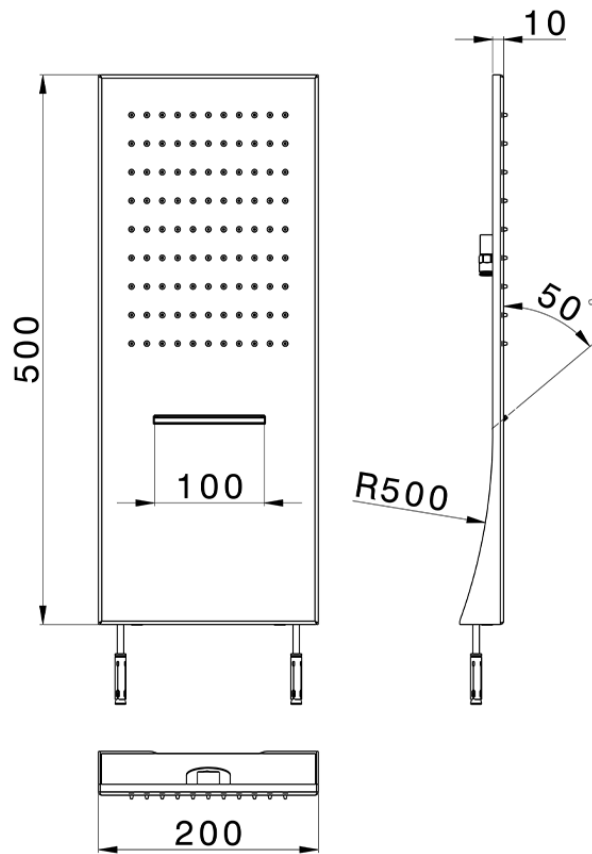

## Wall-mounted showerhead ZEN\_ZS122090

ZS122090

<https://en.huberitalia.com/wall-mounted-showerhead-zen-zs122090>

2026-06-26