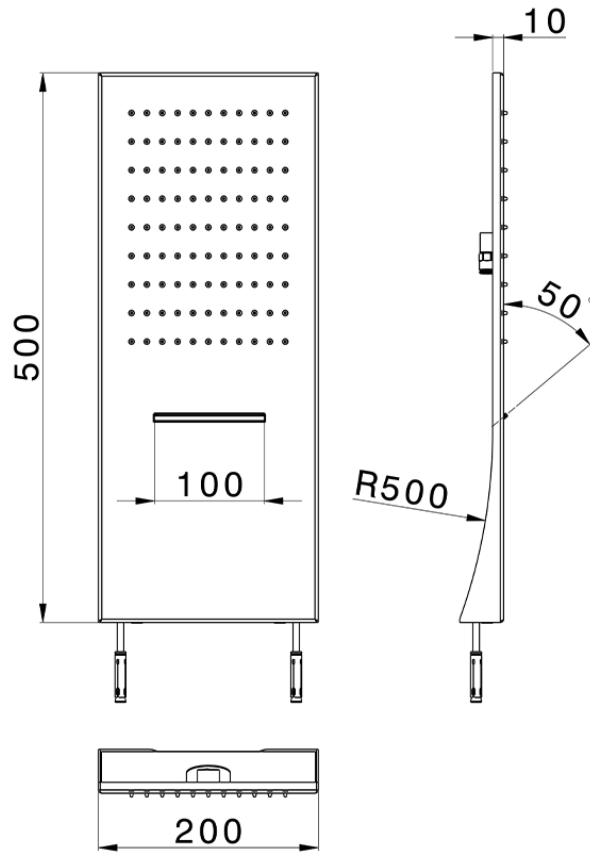

## Wall-mounted showerhead ZEN\_ZS122090

ZS122090

<https://en.huberitalia.com/wall-mounted-showerhead-zen-zs122090>

2026-04-08