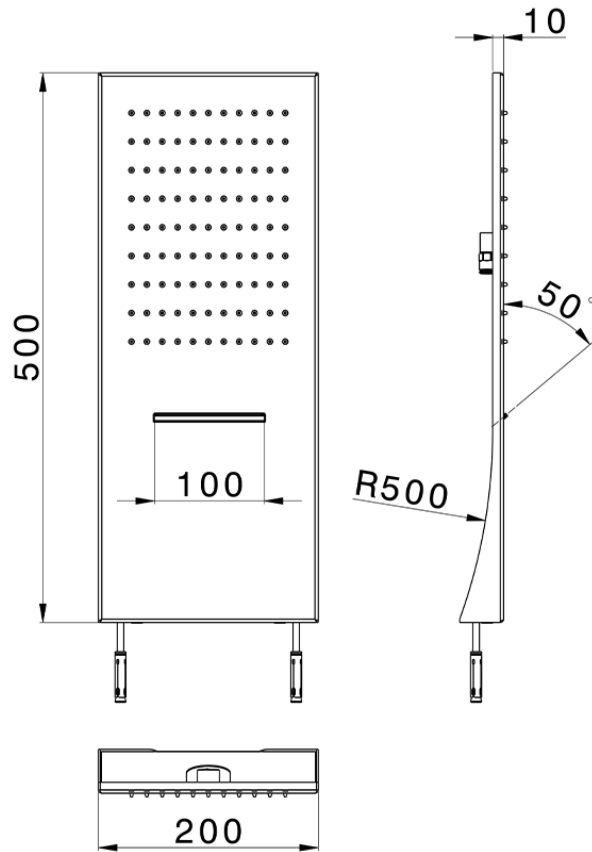

Wall-mounted showerhead ZEN_ZS122090

ZS122090

<https://en.huberitalia.com/wall-mounted-showerhead-zen-zs122090>

2026-06-26