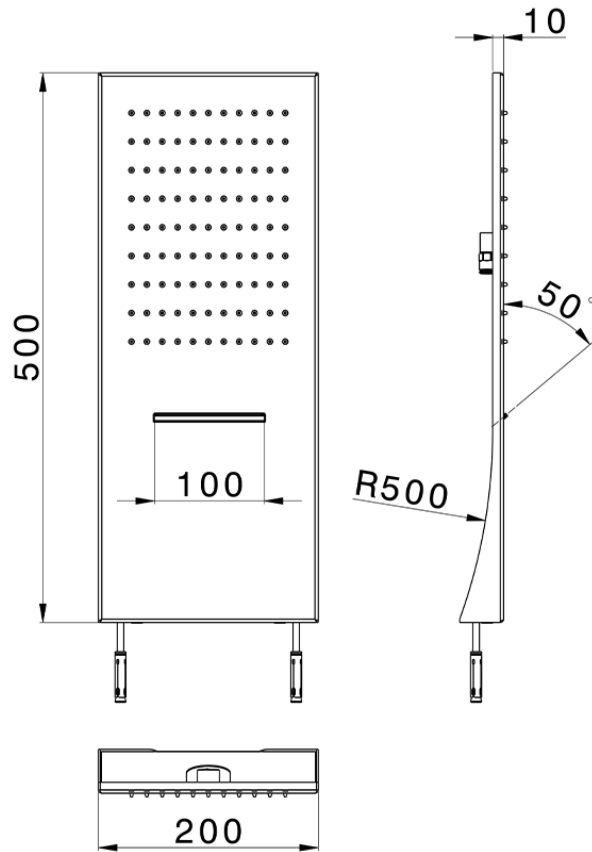

Wall-mounted showerhead ZEN_ZS122090

ZS122090

<https://en.huberitalia.com/wall-mounted-showerhead-zen-zs122090>

2026-06-06